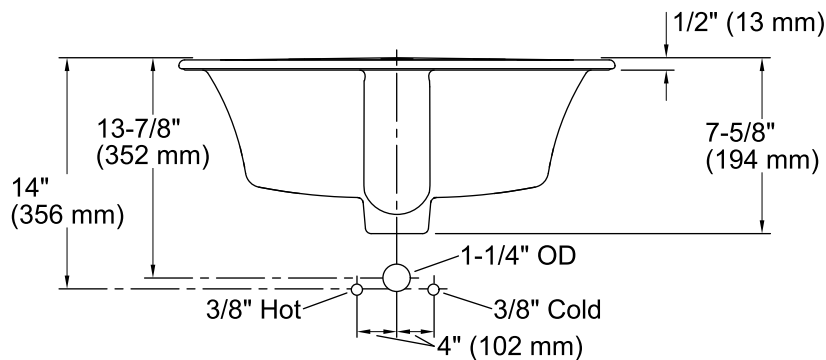

Bryant® Round

Drop-in Bathroom Sink

K-2714-1

Features

- Vitreous china.
- Drop-in.
- Round basin.
- With overflow.
- Single faucet hole.
- 18-7/8" (480 mm) diameter

Recommended Accessories

- K-7107 Decorative Drain
- K-7108 Decorative Drain
- K-7129 Drain
- K-9018 P-Trap

For the most current Specification Sheet, go to www.kohler.com.

9-28-2018 10:51

THE BOLD LOOK
OF **KOHLER**®

Technical Information

All product dimensions are nominal.

Bowl configuration:	Single
Installation:	Drop-in
Bowl area (Only):	Length: 12-1/2" (318 mm) Width: 16-5/16" (414 mm) Water depth: 4" (102 mm)
Faucet hole(s):	1-3/8" (35 mm)
Drain hole:	1-3/4" (44 mm)
Template:	1155260-7, required, included

Notes

Install this product according to the installation instructions.

Spout must be 5" (12.7 cm) long (min) for adequate clearance into the lavatory when installed with the centerline as shown.

NOTICE: Countertop manufacturer or cutter must use the cut-out template provided with the product, or a current one provided by Kohler Co. (call 1-800-4-KOHLER). Kohler Co. is not responsible for cutout errors when the incorrect cut-out template is used.