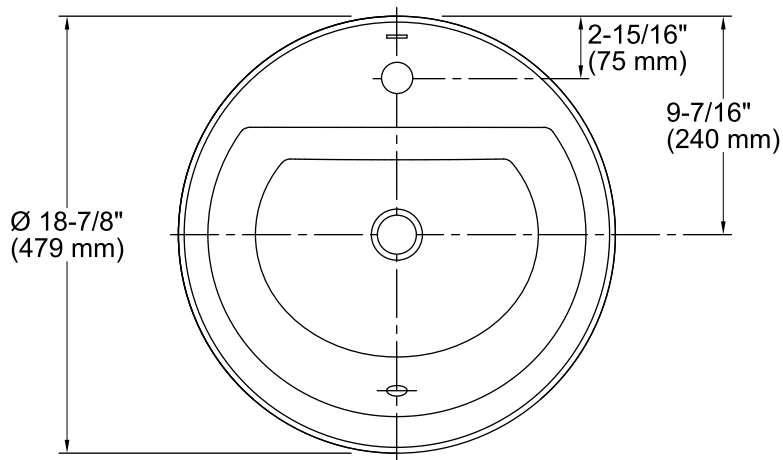

Bryant® Round

Drop-in Bathroom Sink

K-2714-1

Features

- Vitreous china.
- Drop-in.
- Round basin.
- With overflow.
- Single faucet hole.
- 18-7/8" (480 mm) diameter

Recommended Accessories

- K-7107 Decorative Drain
- K-7108 Decorative Drain
- K-7129 Drain
- K-9018 P-Trap

For the most current Specification Sheet, go to www.kohler.com.

9-28-2018 10:51

THE BOLD LOOK
OF **KOHLER**®

Technical Information

All product dimensions are nominal.

Bowl configuration:	Single
Installation:	Drop-in
Bowl area (Only):	Length: 12-1/2" (318 mm) Width: 16-5/16" (414 mm) Water depth: 4" (102 mm)
Faucet hole(s):	1-3/8" (35 mm)
Drain hole:	1-3/4" (44 mm)
Template:	1155260-7, required, included

Notes

Install this product according to the installation instructions.

Spout must be 5" (12.7 cm) long (min) for adequate clearance into the lavatory when installed with the centerline as shown.

NOTICE: Countertop manufacturer or cutter must use the cut-out template provided with the product, or a current one provided by Kohler Co. (call 1-800-4-KOHLER). Kohler Co. is not responsible for cutout errors when the incorrect cut-out template is used.