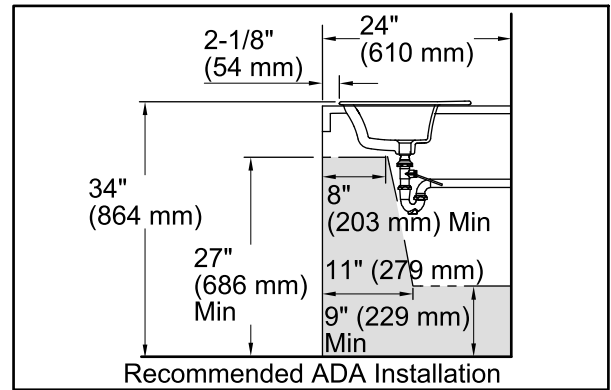

Bryant® Round

Drop-in Bathroom Sink

K-2714-1

Features

- Vitreous china.
- Drop-in.
- Round basin.
- With overflow.
- Single faucet hole.
- 18-7/8" (480 mm) diameter

Recommended Accessories

- K-7107 Decorative Drain
- K-7108 Decorative Drain
- K-7129 Drain
- K-9018 P-Trap

For the most current Specification Sheet, go to www.kohler.com.

9-28-2018 10:51

THE BOLD LOOK
OF **KOHLER**®

Technical Information

All product dimensions are nominal.

Bowl configuration:	Single
Installation:	Drop-in
Bowl area (Only):	Length: 12-1/2" (318 mm) Width: 16-5/16" (414 mm) Water depth: 4" (102 mm)
Faucet hole(s):	1-3/8" (35 mm)
Drain hole:	1-3/4" (44 mm)
Template:	1155260-7, required, included

Notes

Install this product according to the installation instructions.

Spout must be 5" (12.7 cm) long (min) for adequate clearance into the lavatory when installed with the centerline as shown.

NOTICE: Countertop manufacturer or cutter must use the cut-out template provided with the product, or a current one provided by Kohler Co. (call 1-800-4-KOHLER). Kohler Co. is not responsible for cutout errors when the incorrect cut-out template is used.