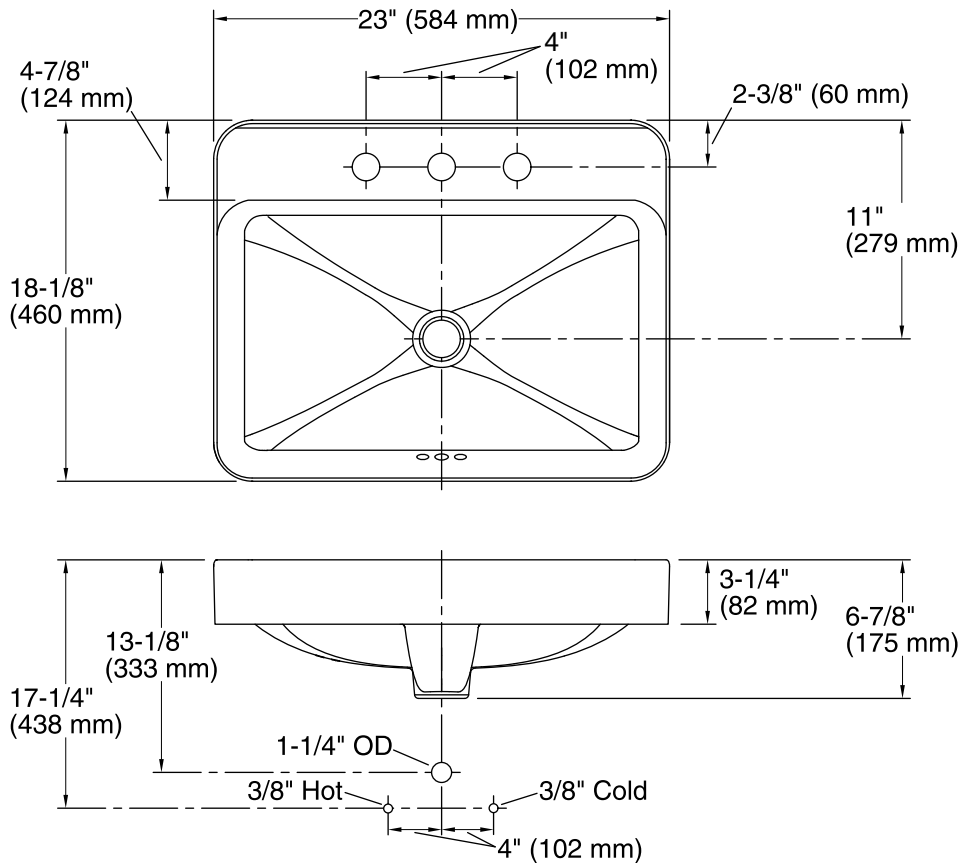

### Features

- Vitreous china.
- Above-counter.
- Rectangular basin with a contemporary design.
- With overflow.
- 8-inch centers.
- 23" ( 584 mm) X 18-1/8" (460 mm)

ADA

### Technical Information

All product dimensions are nominal.

Bowl configuration:	Single
Installation:	Drop-in, Vessel
Bowl area (Only)	Length: 22" (559 mm) Width: 13-1/4" (337 mm) Water depth: 3-3/4" (95 mm)
Number of deck holes:	3
Faucet hole(s):	1-3/8" (35 mm)
Drain hole:	1-3/8" (35 mm)
Template:	1144641-7, required, included