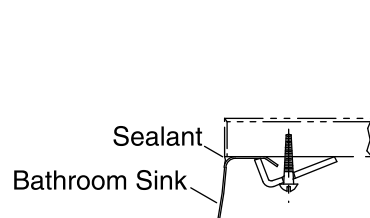

Wood Installation