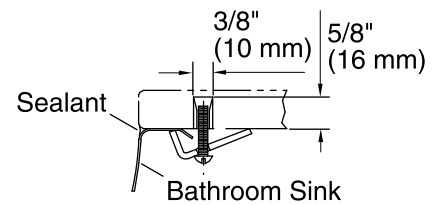

Wood Installation

Marble Installation

Technical Information

All product dimensions are nominal.

Installation:	Drop-In, Under-mount
Bowl area	Water depth: 5-3/8" (137 mm)
Drain hole:	1-5/8" (41 mm)
Template:	Drop-in, 1248333-7, not required, not included
	Under-mount, 1248333-7, not required, not included

Notes

Install this product according to the installation instructions.

Installer must supply anchors based on countertop material and thickness.

ADA, OBC compliant when installed to the specific requirements of these regulations.