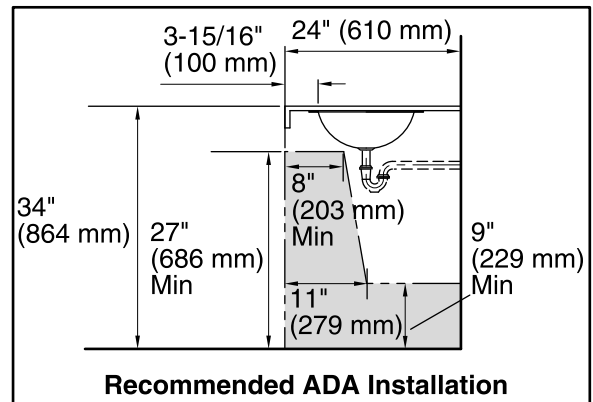

Technical Information

All product dimensions are nominal.

Installation:	Drop-In, Under-mount
Bowl area	Water depth: 5-3/8" (137 mm)
Drain hole:	1-5/8" (41 mm)
Template:	Drop-in, 1248333-7, not required, not included
	Under-mount, 1248333-7, not required, not included

Notes

Install this product according to the installation instructions.

Installer must supply anchors based on countertop material and thickness.

ADA, OBC compliant when installed to the specific requirements of these regulations.