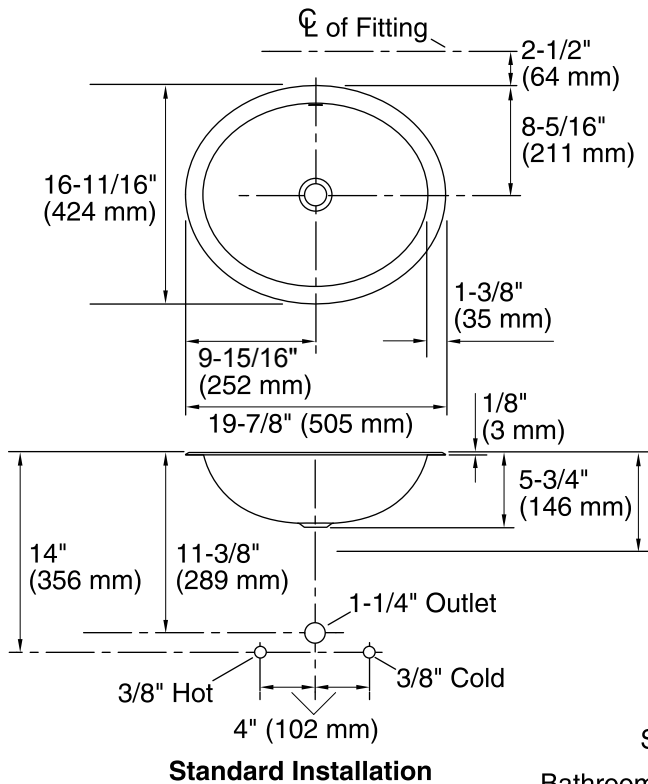

Standard Installation