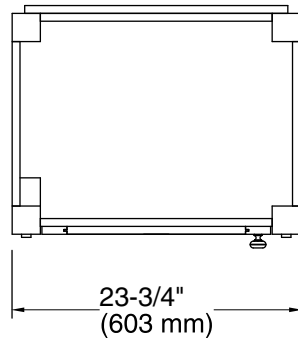

Color	Code	Description
	1WA	Linen White
	F69	Woodland
	1WT	Mohair Grey

Technical Information

All product dimensions are nominal.

Notes

Install this product according to the installation guide.

Select the type of fastener based on the wall material. A minimum 500 lb (227 kg) load bearing fastener is recommended.