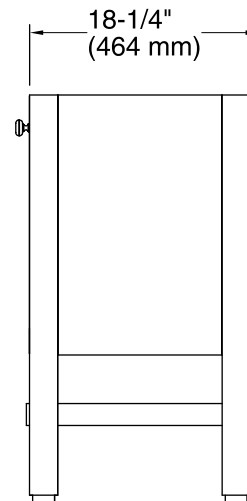

Features

- Rich Woodland finish resists moisture, scratches, and stains.
- Three-way adjustable slow-close door hinges with 100-degree opening capability for easy cabinet access.
- Includes decorative cabinet hardware.
- Combines with the K-2979 Tresham integrated sink (sold separately) for a complete vanity.
- Coordinates with the K-2684 Tresham tall storage tower and K-2607 Tresham pullout bridge (sold separately).
- Coordinates with other products in the Tresham collection.

Color	Code	Description
	1WA	Linen White
	F69	Woodland
	1WT	Mohair Grey

Technical Information

All product dimensions are nominal.

Notes

Install this product according to the installation guide.

Select the type of fastener based on the wall material. A minimum 500 lb (227 kg) load bearing fastener is recommended.