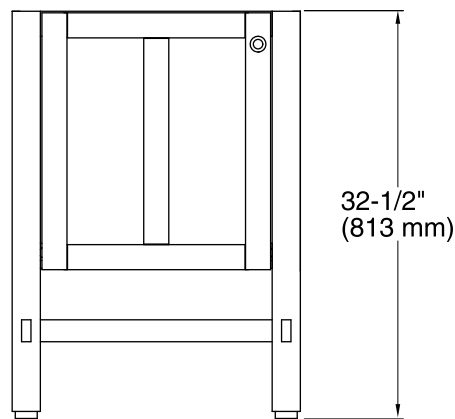

Color	Code	Description
	1WA	Linen White
	F69	Woodland
	1WT	Mohair Grey

Technical Information

All product dimensions are nominal.

Notes

Install this product according to the installation guide.

Select the type of fastener based on the wall material. A minimum 500 lb (227 kg) load bearing fastener is recommended.