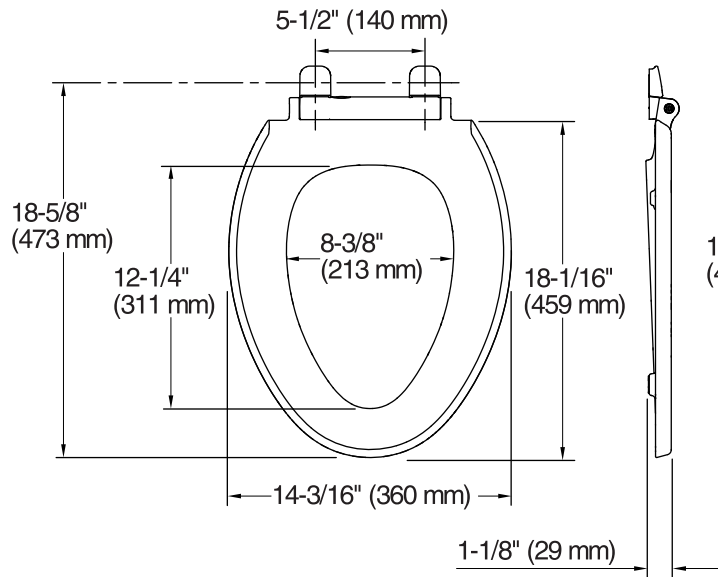

Adult Ring

Child Ring

Technical Information

All product dimensions are nominal.

- Seat shape type: Elongated
- Seat front type: Closed front
- Seat hinge type: Quiet-Close™, Quick-Attach®, Quick-Release™
- Seat-mounting holes: 5-1/2" (140 mm)