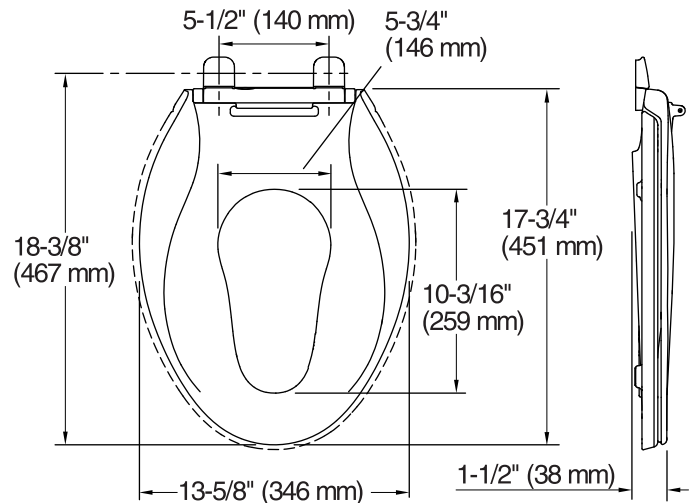

Adult Ring

Child Ring

Technical Information

All product dimensions are nominal.

- Seat shape type: Elongated
- Seat front type: Closed front
- Seat hinge type: Quiet-Close™, Quick-Attach®, Quick-Release™
- Seat-mounting holes: 5-1/2" (140 mm)