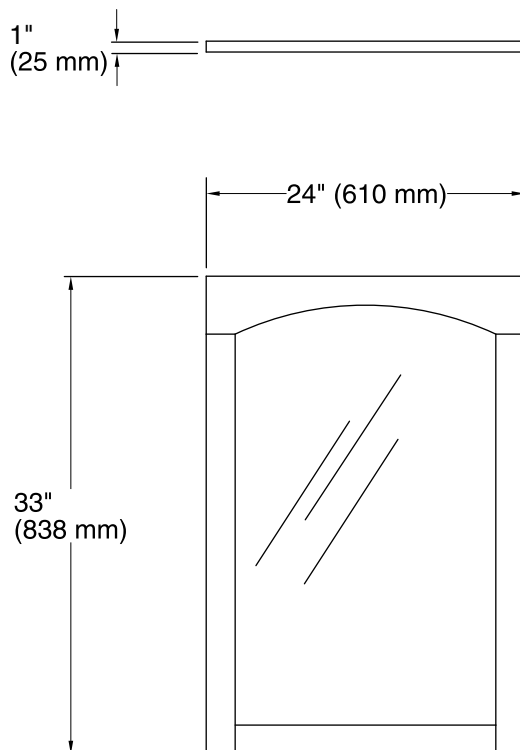

### Technical Information

All product dimensions are nominal.

Mirror type: Wall mount