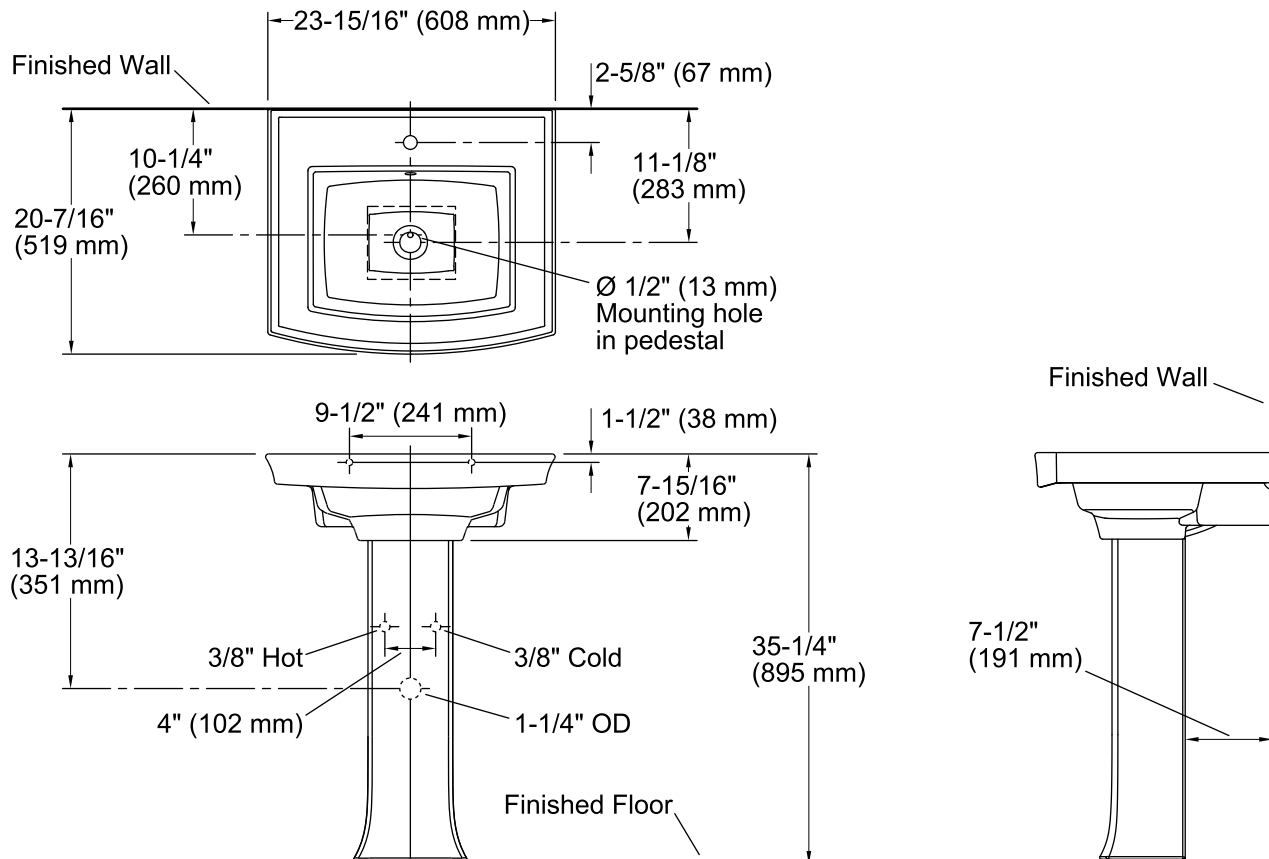

Features

- Vitreous china.
- Pedestal sink.
- Rectangular basin.
- With overflow.
- Single faucet hole.
- Coordinates with other products in the Archer collection.
- 24" (610 mm) x 20-1/2" (521 mm) x 35-1/4" (895 mm)

Recommended Accessories

- K-7605-P Angle Supply with Stop (pair)
- K-8998 P-Trap

Components

Product includes:

- K-2358-1 Pedestal Bathroom Sink Basin
- K-2357 Bathroom Sink Pedestal
- Additional included component/s: Pedestal hardware pack, and rubber pads.

Technical Information

All product dimensions are nominal.

Bowl configuration:	Single
Installation:	Pedestal
Bowl area (Only):	Length: 16-1/4" (413 mm) Width: 11-15/16" (303 mm) Water depth: 4" (102 mm)
Number of deck holes:	1
Faucet hole(s):	1-3/8" (35 mm)
Drain hole:	1-3/4" (44 mm)