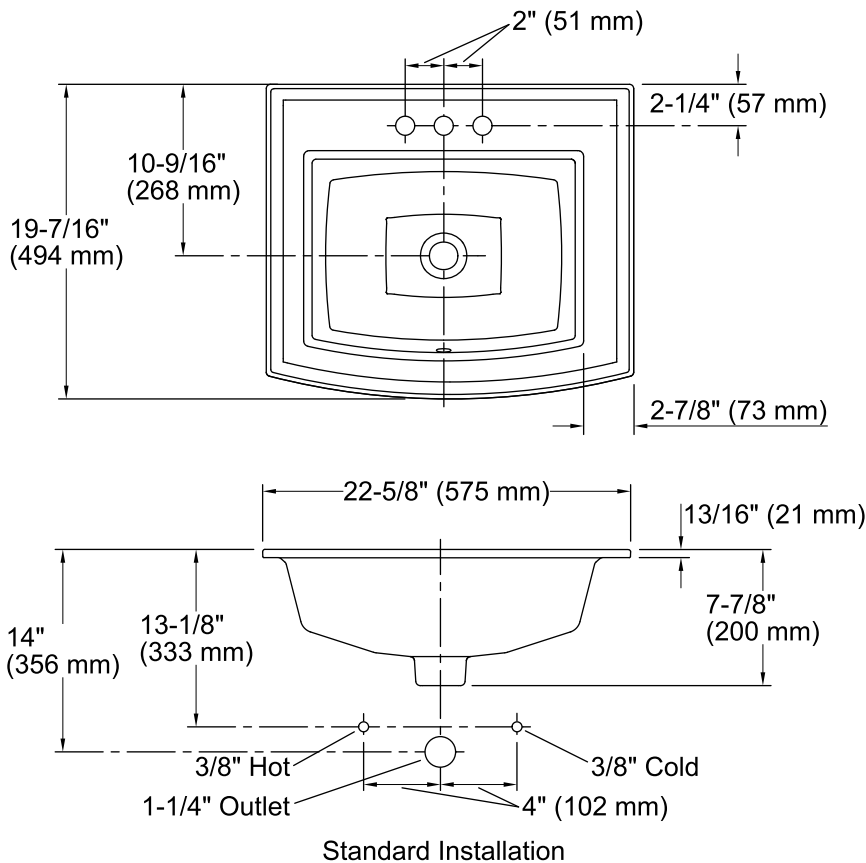

Features

- Vitreous china.
- Drop-in.
- Rectangular basin.
- With overflow.
- 4-inch centers.
- 22-5/8" (575 mm) x 19-7/16" (494 mm) x 7-7/8" (200 mm)

Recommended Accessories

K-8998 P-Trap

ADA

Codes/Standards

Technical Information

All product dimensions are nominal.

Bowl configuration:	Single
Installation:	Drop-in
Bowl area (Only):	Length: 16-7/8" (429 mm) Width: 12-9/16" (319 mm) Water depth: 4" (102 mm)
Number of deck holes:	3
Faucet hole(s):	1-1/4" (32 mm)
Drain hole:	1-3/4" (44 mm)
Template:	1051936-7, required, included