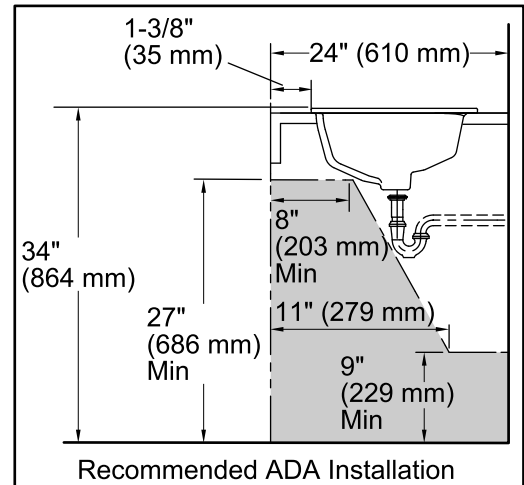

Features

- Vitreous china.
- Drop-in.
- Rectangular basin.
- With overflow.
- 4-inch centers.
- 22-5/8" (575 mm) x 19-7/16" (494 mm) x 7-7/8" (200 mm)

Recommended Accessories

K-8998 P-Trap

ADA

Codes/Standards

Technical Information

All product dimensions are nominal.

Bowl configuration:	Single
Installation:	Drop-in
Bowl area (Only):	Length: 16-7/8" (429 mm) Width: 12-9/16" (319 mm) Water depth: 4" (102 mm)
Number of deck holes:	3
Faucet hole(s):	1-1/4" (32 mm)
Drain hole:	1-3/4" (44 mm)
Template:	1051936-7, required, included