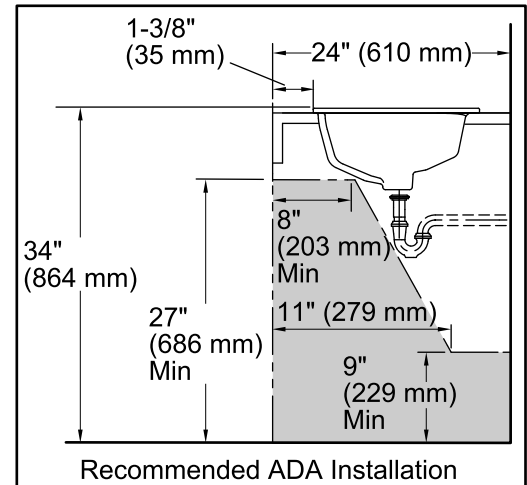

Features

- Vitreous china.
- Drop-in.
- Rectangular basin.
- With overflow.
- Single faucet hole.
- Coordinates with other products in the Archer collection.
- 22-5/8" (575 mm) x 19-7/16" (494 mm) x 7-7/8" (200 mm)

Technical Information

All product dimensions are nominal.

Bowl configuration:	Single
Installation:	Drop-In
Bowl area (Only)	Length: 16-7/8" (429 mm) Width: 12-9/16" (319 mm) Water depth: 4" (102 mm)
Number of deck holes:	1
Faucet hole(s):	1-3/8" (35 mm)
Drain hole:	1-3/4" (44 mm)
Template:	Drop-in, 1051936-7, required, included