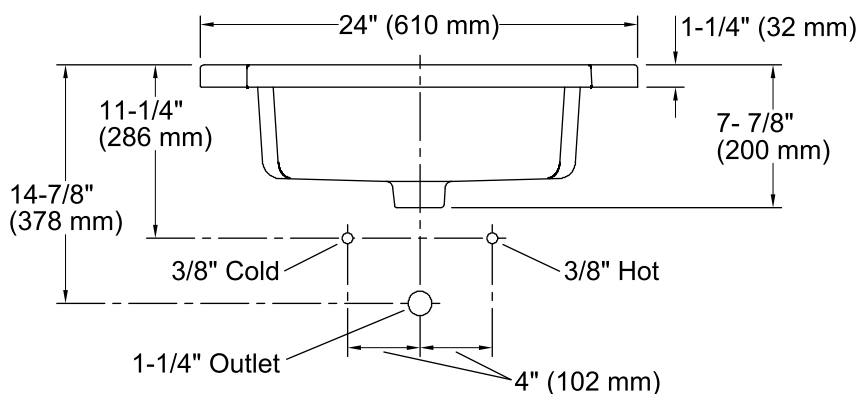

Features

- Vitreous china.
- Drop-in.
- Rectangular basin.
- With overflow.
- 8-inch centers.
- Coordinates with other products in the Kathryn collection.
- 24" (610 mm) x 19" (483 mm)

Recommended Accessories

Color	Code	Description
	0	White
	96	Biscuit
	47	Almond
	NY	Dune
	95	Ice™ Grey
	G9	Sandbar
	33	Mexican Sand™
	K4	Cashmere
	58	Thunder™ Grey
	7	Black Black™

Technical Information

All product dimensions are nominal.

Bowl configuration:	Single
Installation:	Drop-in
Bowl area (Only):	Length: 17" (432 mm) Width: 10-1/2" (267 mm) Water depth: 4-1/8" (105 mm)
Number of deck holes:	3
Faucet hole(s):	1-3/8" (35 mm)
Drain hole:	1-3/4" (44 mm)
Template:	1014798-7, required, included