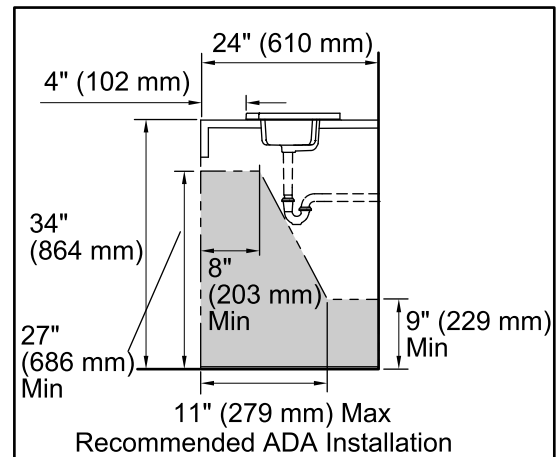

Technical Information

All product dimensions are nominal.

Bowl configuration:	Single
Installation:	Drop-in
Bowl area (Only):	Length: 17" (432 mm) Width: 10-1/2" (267 mm) Water depth: 4-1/8" (105 mm)
Number of deck holes:	3
Faucet hole(s):	1-3/8" (35 mm)
Drain hole:	1-3/4" (44 mm)
Template:	1014798-7, required, included

Notes

Install this product according to the installation instructions.

NOTICE: Countertop manufacturer or cutter must use the cutout template provided with the product, or a current one provided by Kohler Co. (call 1-800-4-KOHLER). Kohler Co. is not responsible for cutout errors when the incorrect cutout template is used.

ADA compliant when installed to the specific requirements of these regulations.