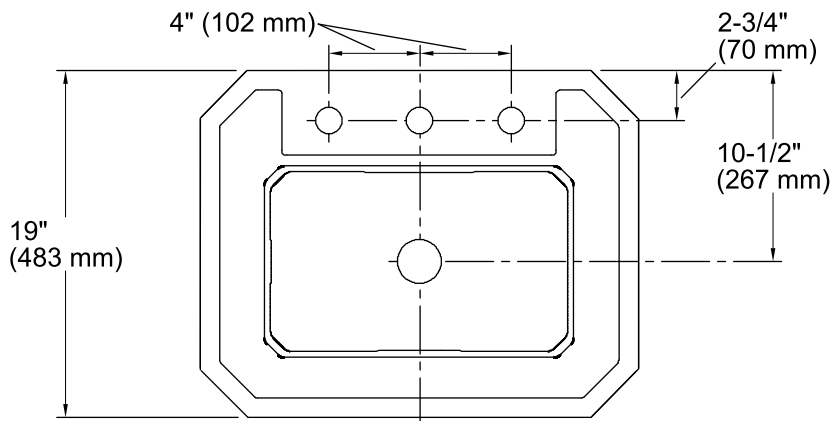

Features

- Vitreous china.
- Drop-in.
- Rectangular basin.
- With overflow.
- 8-inch centers.
- Coordinates with other products in the Kathryn collection.
- 24" (610 mm) x 19" (483 mm)

Recommended Accessories

Color	Code	Description
	0	White
	96	Biscuit
	47	Almond
	NY	Dune
	95	Ice™ Grey
	G9	Sandbar
	33	Mexican Sand™
	K4	Cashmere
	58	Thunder™ Grey
	7	Black Black™

Technical Information

All product dimensions are nominal.

Bowl configuration:	Single
Installation:	Drop-in
Bowl area (Only):	Length: 17" (432 mm) Width: 10-1/2" (267 mm) Water depth: 4-1/8" (105 mm)
Number of deck holes:	3
Faucet hole(s):	1-3/8" (35 mm)
Drain hole:	1-3/4" (44 mm)
Template:	1014798-7, required, included