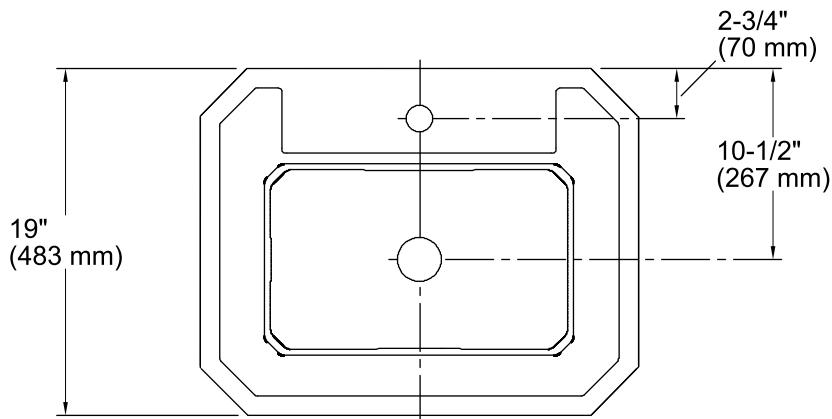

Features

- Vitreous china.
- Drop-in.
- Rectangular basin.
- With overflow.
- Single faucet hole.
- Coordinates with other products in the Kathryn collection.
- 24" (610 mm) x 19" (483 mm)

Recommended Accessories

Color	Code	Description
	0	White
	96	Biscuit
	47	Almond
	NY	Dune
	95	Ice™ Grey
	G9	Sandbar
	33	Mexican Sand™
	K4	Cashmere
	58	Thunder™ Grey
	7	Black Black™

Technical Information

All product dimensions are nominal.

Bowl configuration:	Single
Installation:	Drop-in
Bowl area (Only):	Length: 17" (432 mm) Width: 10-1/2" (267 mm) Water depth: 4-1/8" (105 mm)
Number of deck holes:	1
Faucet hole(s):	1-3/8" (35 mm)
Drain hole:	1-3/4" (44 mm)
Template:	1014798-7, required, included