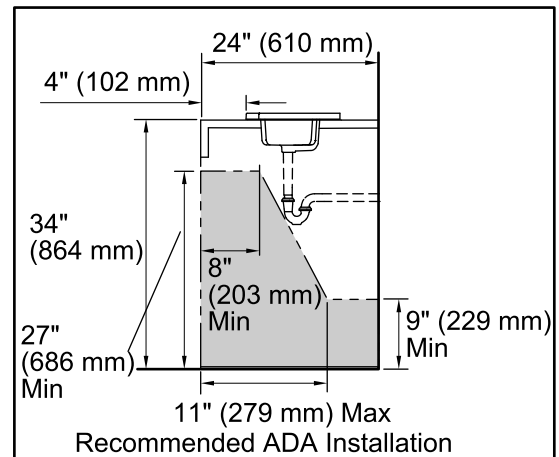

Technical Information

All product dimensions are nominal.

Bowl configuration:	Single
Installation:	Drop-in
Bowl area (Only):	Length: 17" (432 mm) Width: 10-1/2" (267 mm) Water depth: 4-1/8" (105 mm)
Number of deck holes:	1
Faucet hole(s):	1-3/8" (35 mm)
Drain hole:	1-3/4" (44 mm)
Template:	1014798-7, required, included

Notes

Install this product according to the installation instructions.

NOTICE: Countertop manufacturer or cutter must use the cutout template provided with the product, or a current one provided by Kohler Co. (call 1-800-4-KOHLER). Kohler Co. is not responsible for cutout errors when the incorrect cutout template is used.

ADA compliant when installed to the specific requirements of these regulations.