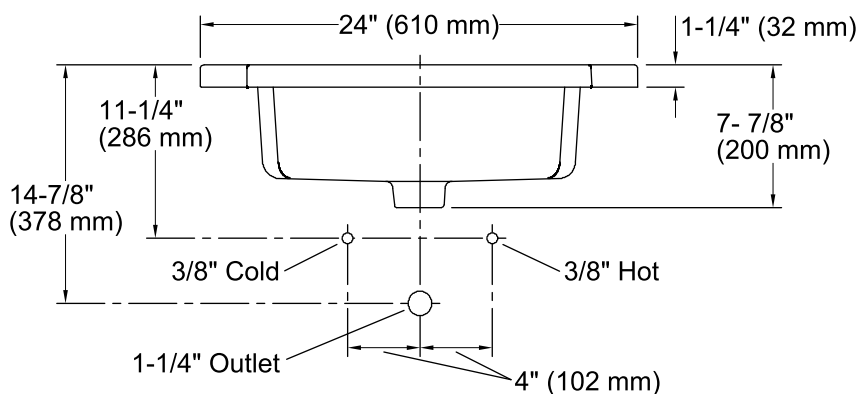

Features

- Vitreous china.
- Drop-in.
- Rectangular basin.
- With overflow.
- Single faucet hole.
- Coordinates with other products in the Kathryn collection.
- 24" (610 mm) x 19" (483 mm)

Recommended Accessories

Color	Code	Description
	0	White
	96	Biscuit
	47	Almond
	NY	Dune
	95	Ice™ Grey
	G9	Sandbar
	33	Mexican Sand™
	K4	Cashmere
	58	Thunder™ Grey
	7	Black Black™

Technical Information

All product dimensions are nominal.

Bowl configuration:	Single
Installation:	Drop-in
Bowl area (Only):	Length: 17" (432 mm) Width: 10-1/2" (267 mm) Water depth: 4-1/8" (105 mm)
Number of deck holes:	1
Faucet hole(s):	1-3/8" (35 mm)
Drain hole:	1-3/4" (44 mm)
Template:	1014798-7, required, included