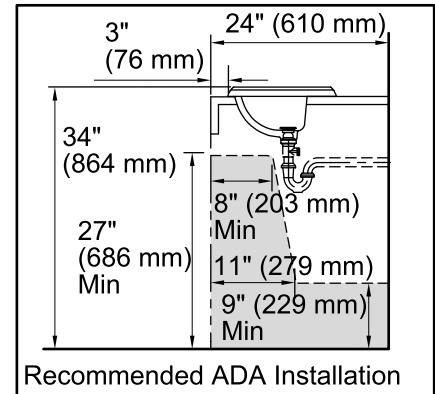

### Features

- Vitreous china.
- Drop-in sink.
- Elegant rectangular basin.
- With overflow.
- Single faucet hole.
- Coordinates with other products in the Memoirs collection.
- 22-3/4" (578 mm) x 18" (457 mm)

### Technical Information

All product dimensions are nominal.

Bowl configuration:	Single
Installation:	Drop-in
Bowl area (Only):	Length: 17" (432 mm) Width: 10" (254 mm) Water depth: 5" (127 mm)
Number of deck holes:	1
Faucet hole(s):	1-3/8" (35 mm)
Drain hole:	1-3/4" (44 mm)
Template:	1003676, required, included