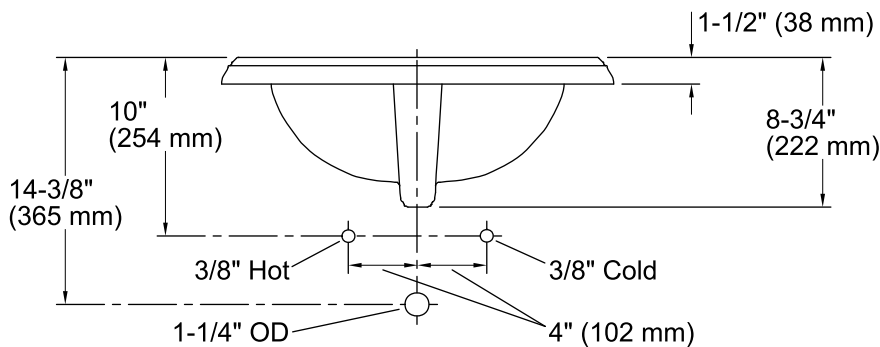

### Features

- Vitreous china.
- Drop-in sink.
- Elegant rectangular basin.
- With overflow.
- Single faucet hole.
- Coordinates with other products in the Memoirs collection.
- 22-3/4" (578 mm) x 18" (457 mm)

### Technical Information

All product dimensions are nominal.

Bowl configuration:	Single
Installation:	Drop-in
Bowl area (Only):	Length: 17" (432 mm) Width: 10" (254 mm) Water depth: 5" (127 mm)
Number of deck holes:	1
Faucet hole(s):	1-3/8" (35 mm)
Drain hole:	1-3/4" (44 mm)
Template:	1003676, required, included