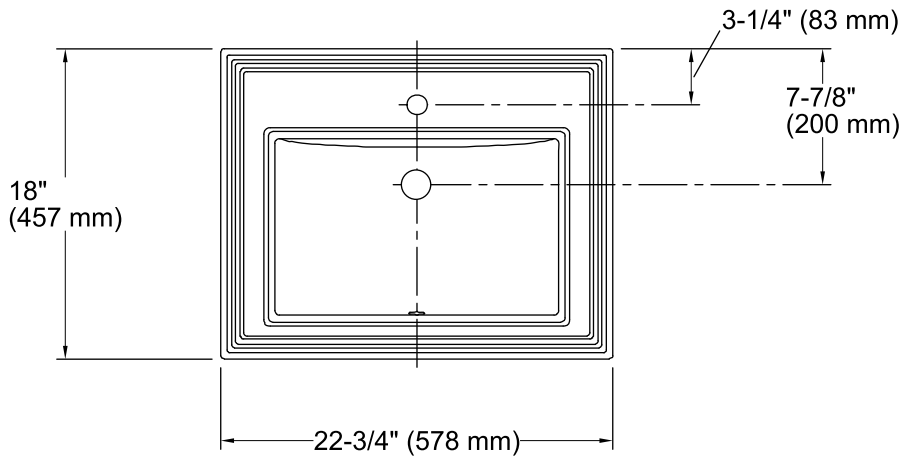

### Features

- Vitreous china.
- Drop-in sink.
- Elegant rectangular basin.
- With overflow.
- Single faucet hole.
- Coordinates with other products in the Memoirs collection.
- 22-3/4" (578 mm) x 18" (457 mm)

### Technical Information

All product dimensions are nominal.

Bowl configuration:	Single
Installation:	Drop-in
Bowl area (Only):	Length: 17" (432 mm) Width: 10" (254 mm) Water depth: 5" (127 mm)
Number of deck holes:	1
Faucet hole(s):	1-3/8" (35 mm)
Drain hole:	1-3/4" (44 mm)
Template:	1003676, required, included