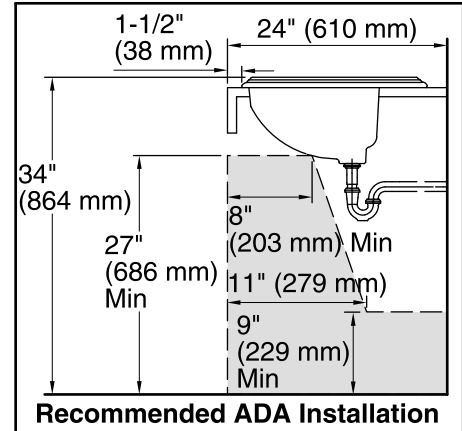

Technical Information

All product dimensions are nominal.

Installation:	Drop-In
Bowl area	Length: 20" (508 mm) Width: 12" (305 mm) Water depth: 5" (127 mm)
Number of deck holes:	1
Faucet hole(s):	1-3/8" (35 mm)
Drain hole:	1-3/4" (44 mm)
Template:	Drop-in, 1004223-7, required, included

Notes

Install this product according to the installation guide.

NOTICE: Countertop manufacturer or cutter must use the cut-out template provided with the product, or a current one provided by Kohler Co. (call 1-800-4-KOHLER). Kohler Co. is not responsible for cutout errors when the incorrect cut-out template is used.

ADA, CSA B651 compliant when installed to the specific requirements of these regulations.