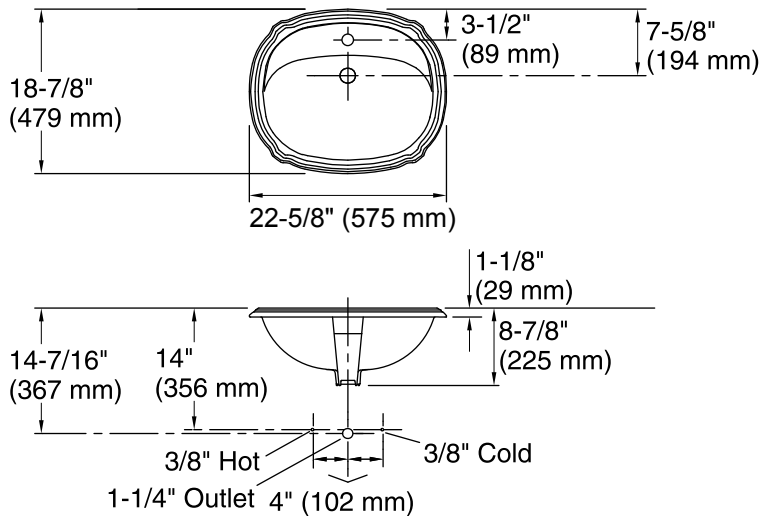

Features

- Vitreous china.
- Drop-in
- With overflow.
- Single faucet hole.
- Available with KOHLER Artist Editions designs.
- 22-5/8" (575 mm) x 18-7/8" (479 mm)

Recommended Accessories

K- 8998 P-Trap

ADA CSA B651

Color	Code	Description
	0	White
	96	Biscuit
	47	Almond
	NY	Dune
	95	Ice™ Grey
	G9	Sandbar
	33	Mexican Sand™
	K4	Cashmere
	58	Thunder™ Grey
	7	Black Black™

Technical Information

All product dimensions are nominal.

Installation:	Drop-In
Bowl area	Length: 20" (508 mm) Width: 12" (305 mm) Water depth: 5" (127 mm)
Number of deck holes:	1
Faucet hole(s):	1-3/8" (35 mm)
Drain hole:	1-3/4" (44 mm)
Template:	Drop-in, 1004223-7, required, included