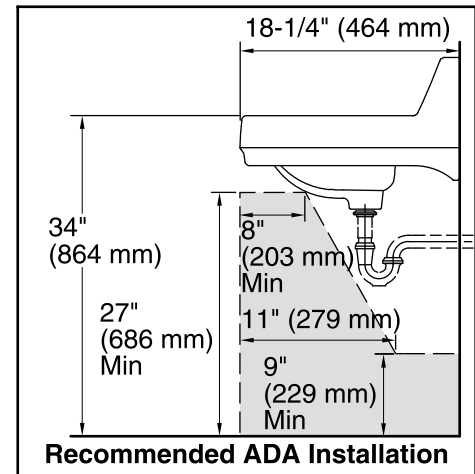

### Features

- Made from premium materials that withstand high-volume usage
- Constructed of vitreous china
- 20-3/4"L x 18-1/4"W
- Wall-mount installation
- Faucet not included
- Includes wall hanger
- Drilled for concealed arm carrier

### Technical Information

All product dimensions are nominal.

- Bowl configuration: Single
- Installation: Wall-mount
- Bowl area (Center) Length: 10" (254 mm)  
Width: 15" (381 mm)  
Water depth: 3-1/4" (83 mm)
- Number of deck holes: 3
- Faucet hole(s): 1-1/4" (32 mm)
- Soap/Lotion hole: 1-1/4" (32 mm)
- Drain hole: 1-3/4" (44 mm)