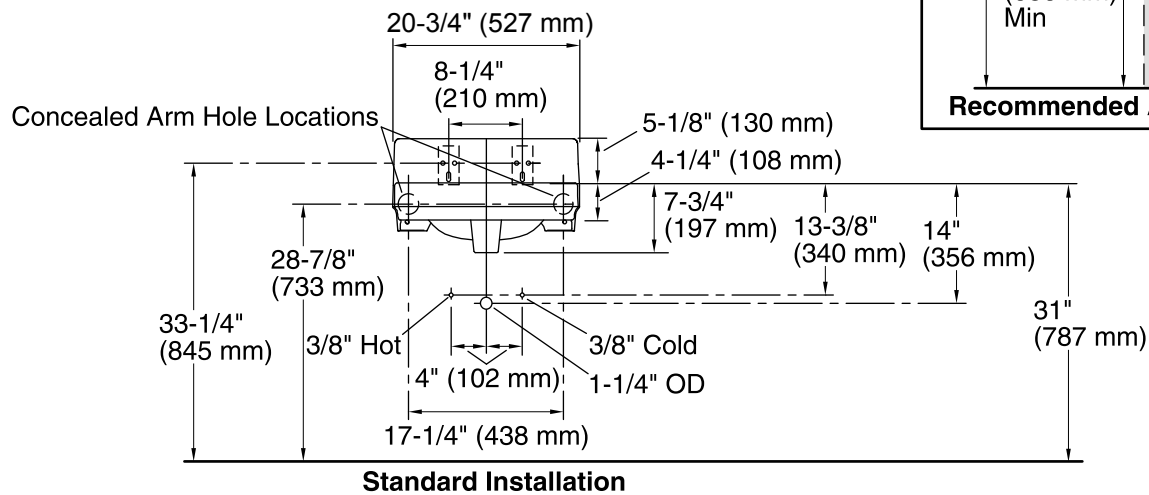

### Features

- Made from premium materials that withstand high-volume usage
- Constructed of vitreous china
- 20-3/4"L x 18-1/4"W
- Wall-mount installation
- Faucet not included
- Includes wall hanger
- Drilled for concealed arm carrier

### Technical Information

All product dimensions are nominal.

- Bowl configuration: Single
- Installation: Wall-mount
- Bowl area (Center) Length: 10" (254 mm)  
Width: 15" (381 mm)  
Water depth: 3-1/4" (83 mm)
- Number of deck holes: 3
- Faucet hole(s): 1-1/4" (32 mm)
- Soap/Lotion hole: 1-1/4" (32 mm)
- Drain hole: 1-3/4" (44 mm)