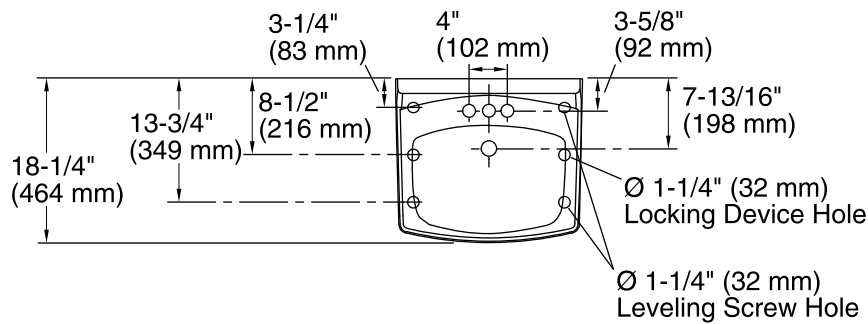

### Technical Information

All product dimensions are nominal.

- Bowl configuration: Single
- Installation: Wall-mount
- Bowl area (Center) Length: 10" (254 mm)  
Width: 15" (381 mm)  
Water depth: 3-1/4" (83 mm)
- Number of deck holes: 3
- Faucet hole(s): 1-1/4" (32 mm)
- Soap/Lotion hole: 1-1/4" (32 mm)
- Drain hole: 1-3/4" (44 mm)