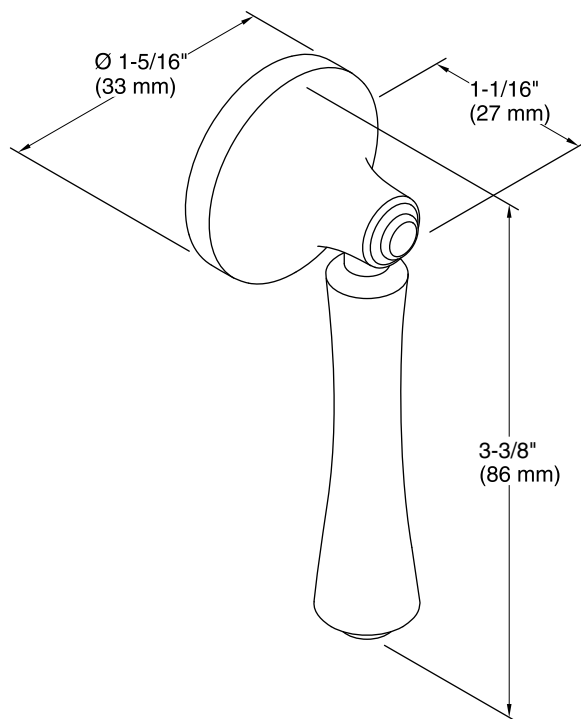

**Corbelle®**  
Trip Lever  
**K-20120-L**

**Features**

- Premium metal construction for durability.
- KOHLER finishes resist corrosion and tarnish.
- For use with the K-3814 Corbelle™ two-piece toilet.

#### Technical Information

All product dimensions are nominal.