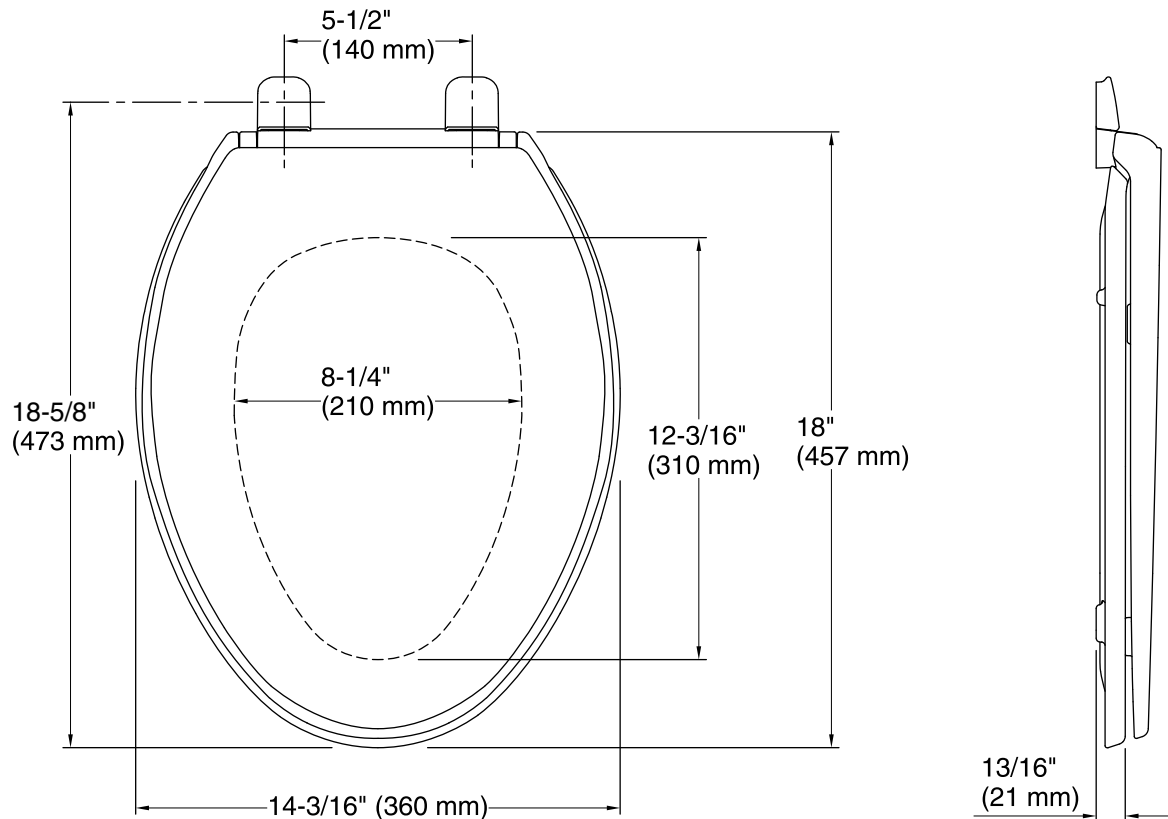

Technical Information

All product dimensions are nominal.

- Seat shape type: Elongated
Seat front type: Closed front
Seat hinge type: Quiet-Close™, Quick-Attach®
Seat-mounting holes: 5-1/2" (140 mm)

Notes