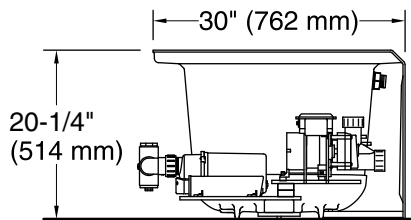

No change in measurements if connected with drain illustrated. (K-7272)

Required Electrical Service

Three dedicated circuits required, protected with Class A Ground-Fault Circuit-Interrupter (GFCI) or Residual Current Device (RCD).

Blower:	120 V, 15 A, 60 Hz
Pump:	120 V, 15 A, 60 Hz
Heater:	120 V, 15 A, 60 Hz

Technical Information

All product dimensions are nominal.

Installation:	Three-wall alcove
Drain location:	Right
Basin area, bottom:	45-1/8" x 19-11/16" (1146 mm x 500 mm)
Basin area, top:	52-1/8" x 22-1/16" (1324 mm x 560 mm)
Weight:	153 lbs (69.4 kg)
Minimum floor load:	51.3 lbs/ft² (250.5 kg/m²)
Water depth:	15-1/8" (384 mm)
Water capacity:	57 gal (215.8 L)
Electrical component rating:	Blower: 120 V, 10 A, 60 Hz Pump: 120 V, 7 A, 60 Hz Heater: 120 V, 12.5 A, 60 Hz, 1500 W
Pump speed:	Single

Notes

- Measure your actual product for rough-in details. Install this product according to the installation instructions.
- The hot water supply should be 70% of the capacity of the bath or greater. Installations will vary.
- ADA compliant when installed to the specific requirements of these regulations.