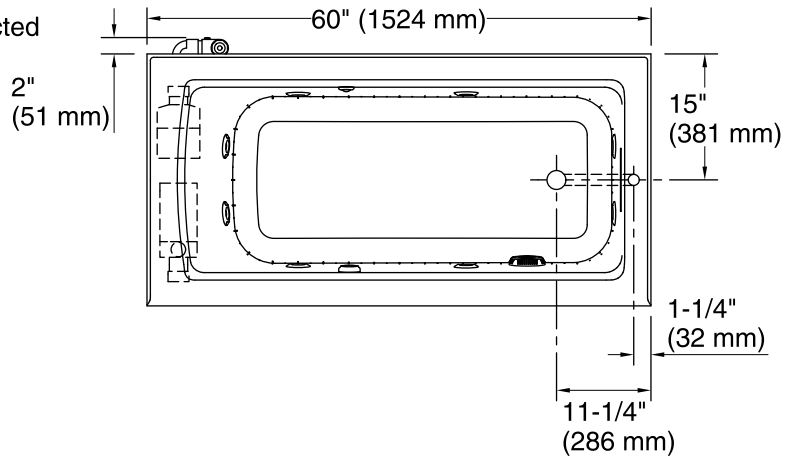

No change in measurements if connected with drain illustrated. (K-7272)

Required Electrical Service

Three dedicated circuits required, protected with Class A Ground-Fault Circuit-Interrupter (GFCI) or Residual Current Device (RCD).

Blower:	120 V, 15 A, 60 Hz
Pump:	120 V, 15 A, 60 Hz
Heater:	120 V, 15 A, 60 Hz

Technical Information

All product dimensions are nominal.

Installation:	Three-wall alcove
Drain location:	Right
Basin area, bottom:	45-1/8" x 19-11/16" (1146 mm x 500 mm)
Basin area, top:	52-1/8" x 22-1/16" (1324 mm x 560 mm)
Weight:	153 lbs (69.4 kg)
Minimum floor load:	51.3 lbs/ft² (250.5 kg/m²)
Water depth:	15-1/8" (384 mm)
Water capacity:	57 gal (215.8 L)
Electrical component rating:	Blower: 120 V, 10 A, 60 Hz Pump: 120 V, 7 A, 60 Hz Heater: 120 V, 12.5 A, 60 Hz, 1500 W
Pump speed:	Single

Notes

- Measure your actual product for rough-in details. Install this product according to the installation instructions.
- The hot water supply should be 70% of the capacity of the bath or greater. Installations will vary.
- ADA compliant when installed to the specific requirements of these regulations.