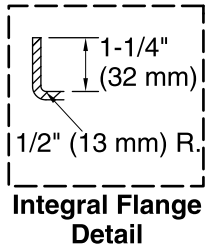

No change in measurements if connected with drain illustrated. (K-7272)

Required Electrical Service

Three dedicated circuits required, protected with Class A Ground-Fault Circuit-Interrupter (GFCI) or Residual Current Device (RCD).

Blower:	120 V, 15 A, 60 Hz
Pump:	120 V, 15 A, 60 Hz
Heater:	120 V, 15 A, 60 Hz

Technical Information

All product dimensions are nominal.

Installation:	Three-wall alcove
Drain location:	Right
Basin area, bottom:	45-1/8" x 19-11/16" (1146 mm x 500 mm)
Basin area, top:	52-1/8" x 22-1/16" (1324 mm x 560 mm)
Weight:	153 lbs (69.4 kg)
Minimum floor load:	51.3 lbs/ft² (250.5 kg/m²)
Water depth:	15-1/8" (384 mm)
Water capacity:	57 gal (215.8 L)
Electrical component rating:	Blower: 120 V, 10 A, 60 Hz Pump: 120 V, 7 A, 60 Hz Heater: 120 V, 12.5 A, 60 Hz, 1500 W
Pump speed:	Single

Notes

- Measure your actual product for rough-in details. Install this product according to the installation instructions.
- The hot water supply should be 70% of the capacity of the bath or greater. Installations will vary.
- ADA compliant when installed to the specific requirements of these regulations.