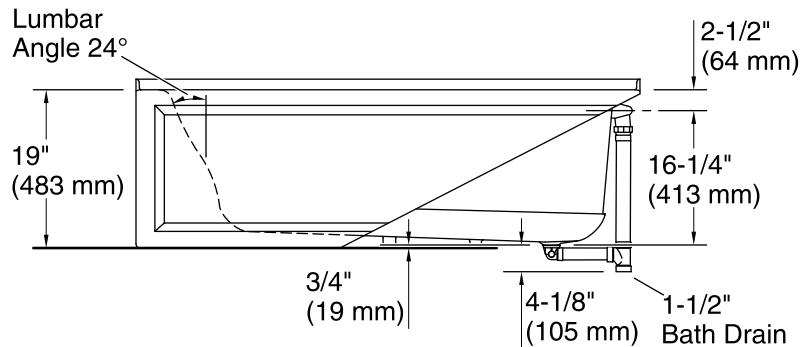

No change in measurements if connected with drain illustrated. (K-7272)

Required Electrical Service

Three dedicated circuits required, protected with Class A Ground-Fault Circuit-Interrupter (GFCI) or Residual Current Device (RCD).

Blower:	120 V, 15 A, 60 Hz
Pump:	120 V, 15 A, 60 Hz
Heater:	120 V, 15 A, 60 Hz

Technical Information

All product dimensions are nominal.

Installation:	Three-wall alcove
Drain location:	Right
Basin area, bottom:	45-1/8" x 19-11/16" (1146 mm x 500 mm)
Basin area, top:	52-1/8" x 22-1/16" (1324 mm x 560 mm)
Weight:	153 lbs (69.4 kg)
Minimum floor load:	51.3 lbs/ft² (250.5 kg/m²)
Water depth:	15-1/8" (384 mm)
Water capacity:	57 gal (215.8 L)
Electrical component rating:	Blower: 120 V, 10 A, 60 Hz Pump: 120 V, 7 A, 60 Hz Heater: 120 V, 12.5 A, 60 Hz, 1500 W
Pump speed:	Single

Notes

- Measure your actual product for rough-in details. Install this product according to the installation instructions.
- The hot water supply should be 70% of the capacity of the bath or greater. Installations will vary.
- ADA compliant when installed to the specific requirements of these regulations.