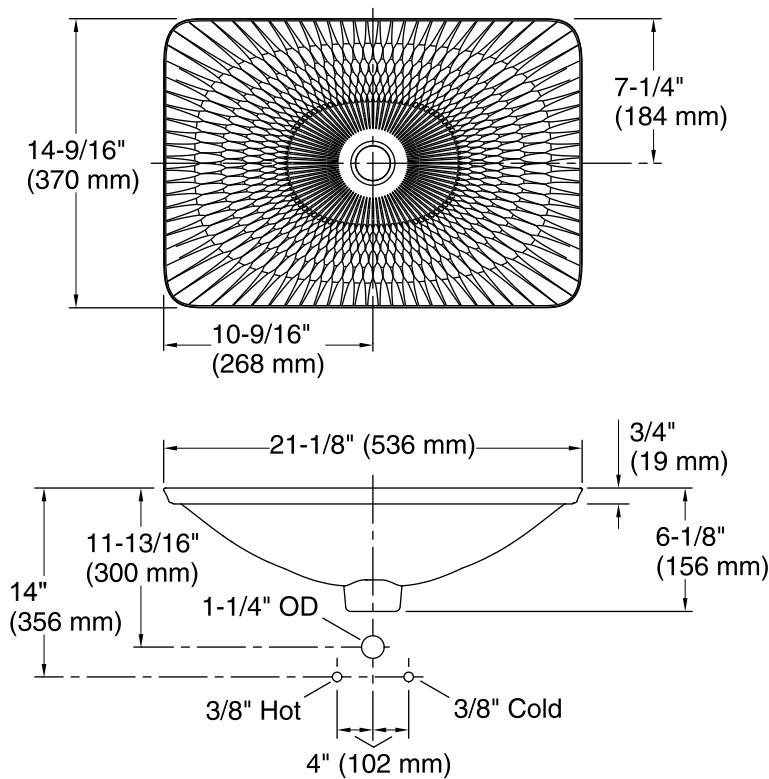

Derring™
Wading Pool® Bathroom Sink
K-17916-RL

Features

- Vitreous china with decorative carving.
- Wading Pool.
- 21-1/8" x 14-9/16" rectangle.
- Without overflow.
- Includes 1193643 clamp assembly.

ADA

- | | | |
|--|-----|-------------------|
|  | K8 | Translucent White |
|  | RB2 | Bourbon Rutile |

Technical Information

All product dimensions are nominal.

Bowl configuration:	Single
Installation:	Drop-In
Bowl area (Only)	Length: 21-1/8" (536 mm) Width: 14-9/16" (370 mm) Bowl depth: 4-1/8" (105 mm) Water depth: 4-1/8" (105 mm)
Template:	Drop-in, 1242828, required, included