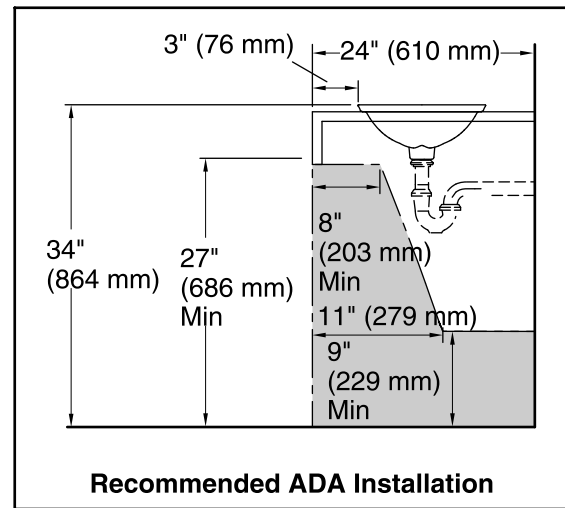

Derring™
Wading Pool® Bathroom Sink
K-17916-RL

Features

- Vitreous china with decorative carving.
- Wading Pool.
- 21-1/8" x 14-9/16" rectangle.
- Without overflow.
- Includes 1193643 clamp assembly.

ADA

- | | | |
|--|-----|-------------------|
|  | K8 | Translucent White |
|  | RB2 | Bourbon Rutile |

Technical Information

All product dimensions are nominal.

Bowl configuration:	Single
Installation:	Drop-In
Bowl area (Only)	Length: 21-1/8" (536 mm) Width: 14-9/16" (370 mm) Bowl depth: 4-1/8" (105 mm) Water depth: 4-1/8" (105 mm)
Template:	Drop-in, 1242828, required, included