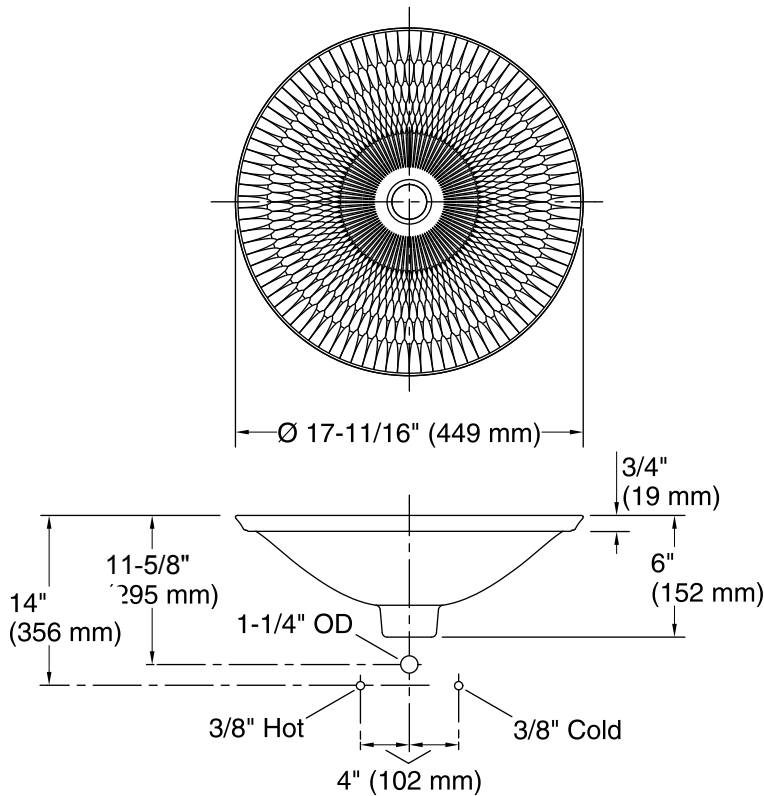

Derring™
Wading Pool® Bathroom Sink
K-17890-RL

Features

- Vitreous china with decorative carving.
- Wading Pool.
- 17-11/16" diameter.
- Without overflow.
- Includes 1193643 clamp assembly.

ADA

Codes/Standards

Technical Information

All product dimensions are nominal.

Bowl configuration:	Single
Installation:	Drop-In
Bowl area (Only)	Diameter: 17-11/16" (449 mm) Bowl depth: 4" (102 mm) Water depth: 4" (102 mm)
Template:	Drop-in, 1242827, required, included