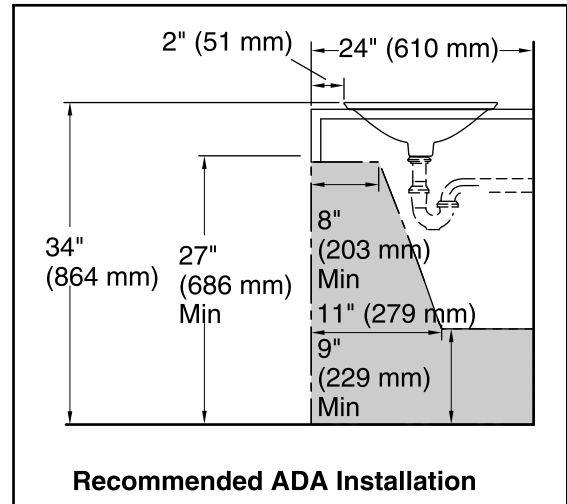

Derring™
Wading Pool® Bathroom Sink
K-17890-RL

Features

- Vitreous china with decorative carving.
- Wading Pool.
- 17-11/16" diameter.
- Without overflow.
- Includes 1193643 clamp assembly.

ADA

Codes/Standards

Technical Information

All product dimensions are nominal.

Bowl configuration:	Single
Installation:	Drop-In
Bowl area (Only)	Diameter: 17-11/16" (449 mm) Bowl depth: 4" (102 mm) Water depth: 4" (102 mm)
Template:	Drop-in, 1242827, required, included