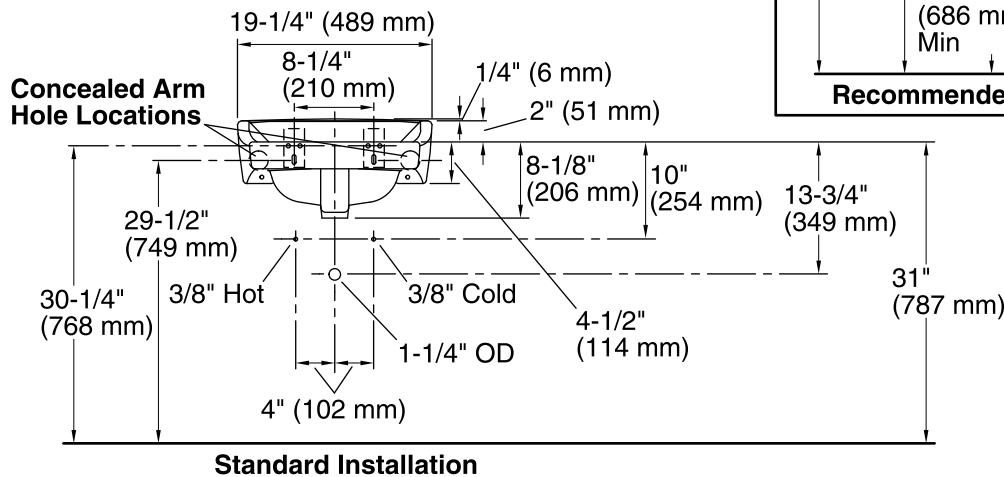

### Features

- Made from premium materials that withstand high-volume usage.
- Constructed of vitreous china.
- 19-1/4" L x 17-1/4" W
- Wall-mount installation.
- Faucet not included.
- Ledge-back
- Includes wall hanger.
- Drilled for concealed arm carrier.

### Technical Information

All product dimensions are nominal.

- Bowl configuration: Single
- Installation: Wall-mount
- Bowl area (Only): Length: 14" (356 mm)  
Width: 11" (279 mm)  
Water depth: 4-7/16" (113 mm)
- Number of deck holes: 3
- Faucet hole(s): 1-1/4" (32 mm)
- Drain hole: 1-3/4" (44 mm)