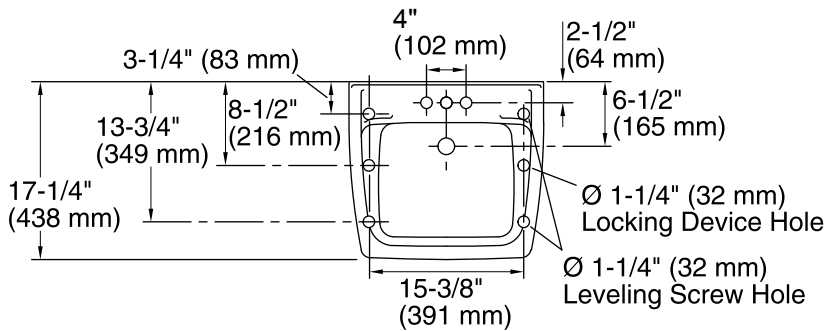

### Technical Information

All product dimensions are nominal.

- Bowl configuration: Single
- Installation: Wall-mount
- Bowl area (Only): Length: 14" (356 mm)  
Width: 11" (279 mm)  
Water depth: 4-7/16" (113 mm)
- Number of deck holes: 3
- Faucet hole(s): 1-1/4" (32 mm)
- Drain hole: 1-3/4" (44 mm)