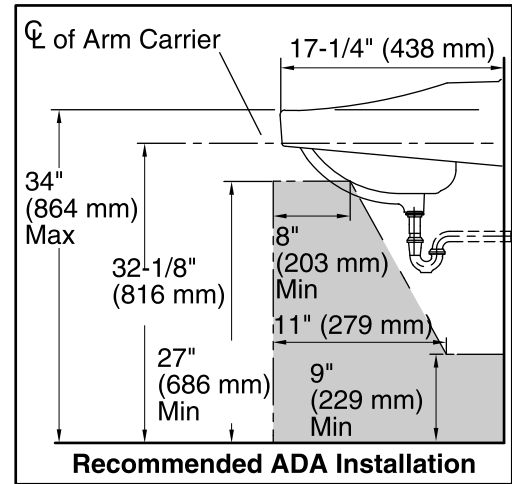

### Features

- Made from premium materials that withstand high-volume usage.
- Constructed of vitreous china.
- 19-1/4" L x 17-1/4" W
- Wall-mount installation.
- Faucet not included.
- Ledge-back
- Includes wall hanger.
- Drilled for concealed arm carrier.

### Technical Information

All product dimensions are nominal.

- Bowl configuration: Single
- Installation: Wall-mount
- Bowl area (Only): Length: 14" (356 mm)  
Width: 11" (279 mm)  
Water depth: 4-7/16" (113 mm)
- Number of deck holes: 3
- Faucet hole(s): 1-1/4" (32 mm)
- Drain hole: 1-3/4" (44 mm)