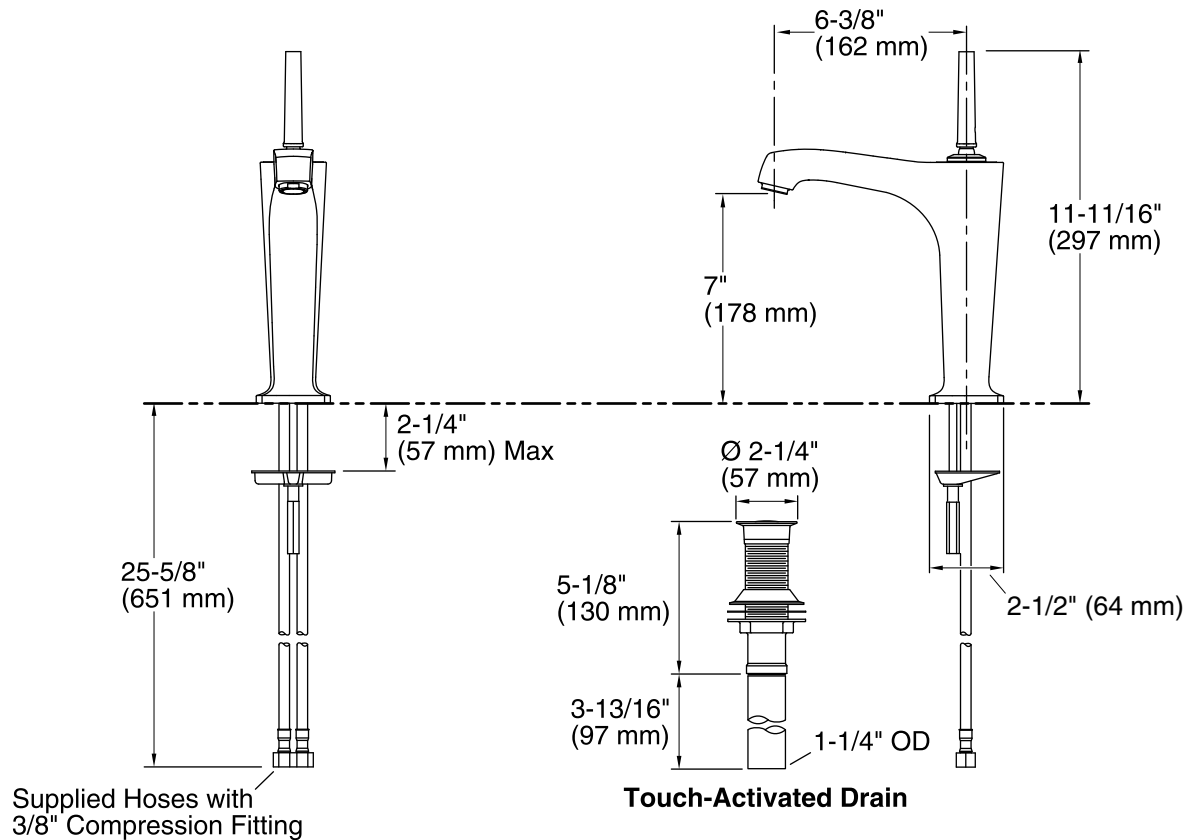

Features

- Brass construction.
- One-piece, self-contained ceramic disc joystick valve actuation allows both volume and temperature control.
- Single-hole mounting.
- Single-handle.
- ADA compliant lever handle.
- Flexible connections for easy installation.
- 6-3/8" (162 mm) spout reach.
- Stationary spout.
- Touch-activated drain with tailpiece and overflow.
- Lower flow aerator options are available (refer to the Kohler Price Book).
- 2.2 gal/min (8.3 l/min) maximum flow rate.

Technical Information

All product dimensions are nominal.

Spout reach: 5-3/8" (137 mm)

Drain included: YES

Drain with overflow: YES

Drain tailpiece included: YES

Faucet:

Flow rate: 2.2 gal/min (8.3 l/min)