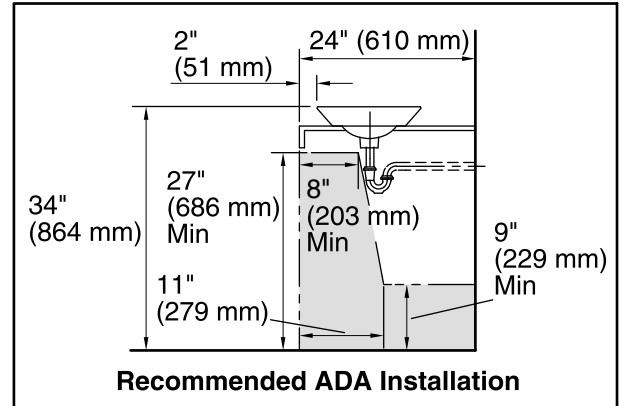

Color	Code	Description
	47	Almond

Mille Fleurs™ Conical Bell®
 Above-counter/Wall-mount Bathroom Sink
K-14223-T9

Technical Information

All product dimensions are nominal.

- Bowl configuration: Single
- Installation: Above-counter, Wall-mount
- Bowl area (Only) Diameter: 15-7/8" (403 mm)
Water depth: 4-1/4" (108 mm)
- Drain hole: 1-3/4" (44 mm)
- Template: Above-counter, 1002980-7, required, included

Notes

Install this product according to the installation guide.

*Spout must be 5" (127 mm) long (min) for adequate clearance into the bathroom sink when installed with centerline as shown.

NOTICE: Countertop manufacturer or cutter must use the cut-out template provided with the product, or a current one provided by Kohler Co. (call 1-800-4-KOHLER). Kohler Co. is not responsible for cut-out errors when the incorrect cut-out template is used.