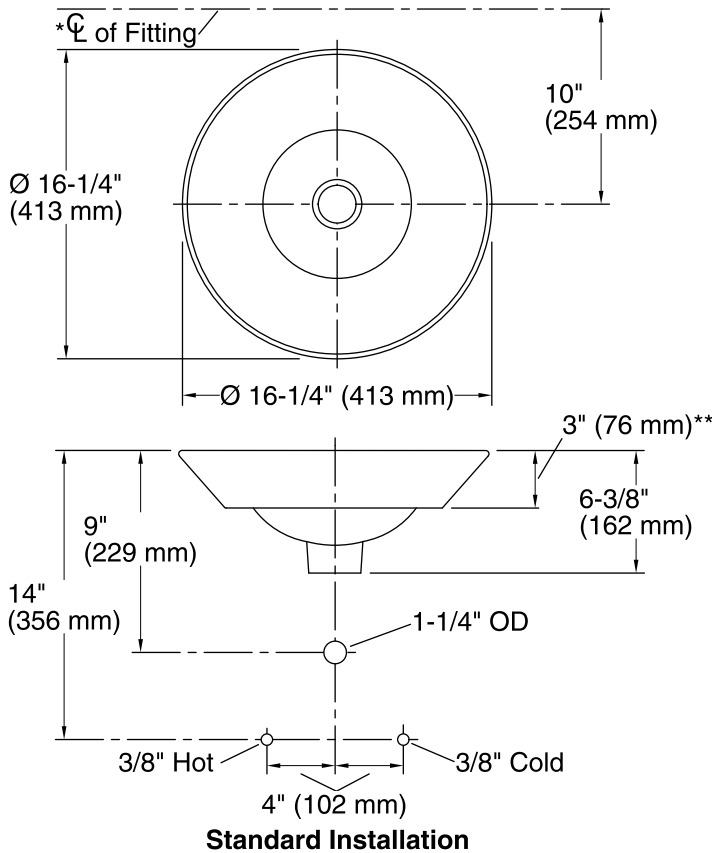

Color	Code	Description
	47	Almond

Mille Fleurs™ Conical Bell®
 Above-counter/Wall-mount Bathroom Sink
K-14223-T9

Technical Information

All product dimensions are nominal.

- Bowl configuration: Single
- Installation: Above-counter, Wall-mount
- Bowl area (Only) Diameter: 15-7/8" (403 mm)
Water depth: 4-1/4" (108 mm)
- Drain hole: 1-3/4" (44 mm)
- Template: Above-counter, 1002980-7, required, included

Notes

Install this product according to the installation guide.

*Spout must be 5" (127 mm) long (min) for adequate clearance into the bathroom sink when installed with centerline as shown.

NOTICE: Countertop manufacturer or cutter must use the cut-out template provided with the product, or a current one provided by Kohler Co. (call 1-800-4-KOHLER). Kohler Co. is not responsible for cut-out errors when the incorrect cut-out template is used.