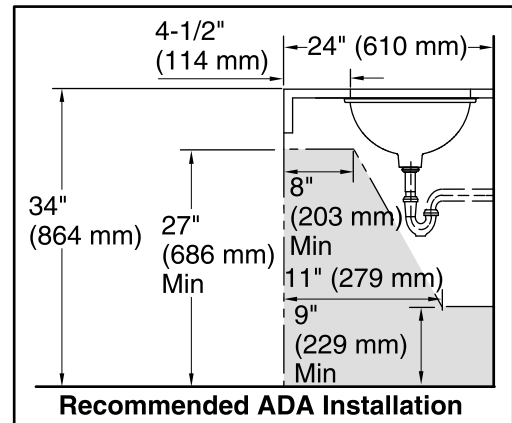

Material

- Vitreous china.

Installation

- Under-mount

Recommended Accessories

K-9018 P-Trap

Components

Additional included component/s: 1193643 Basin Clamps.

Color tiles intended for reference only.

Color	Code	Description
-------	------	-------------

	0	White
--	---	-------

Technical Information

All product dimensions are nominal.

- Bowl configuration: Single
- Installation: Under-mount
- Bowl area (Only): Length: 17" (432 mm)
Width: 14" (356 mm)
Water depth: 6-3/8" (162 mm)
- Drain hole: 1-3/4" (44 mm)
- Template: 1151011-7, required, included