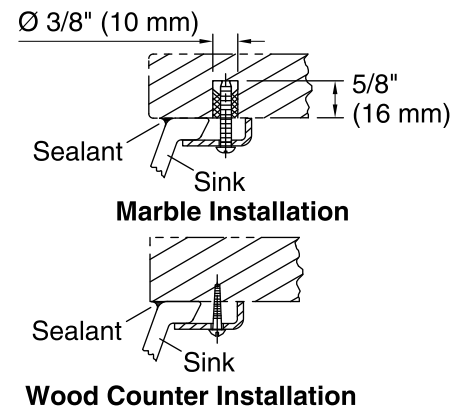

Material

- Vitreous china.

Installation

- Under-mount

Recommended Accessories

K-9018 P-Trap

Components

Additional included component/s: 1193643 Basin Clamps.

Color tiles intended for reference only.

Color	Code	Description
-------	------	-------------

	0	White
--	---	-------

Technical Information

All product dimensions are nominal.

- Bowl configuration: Single
- Installation: Under-mount
- Bowl area (Only): Length: 17" (432 mm)
Width: 14" (356 mm)
Water depth: 6-3/8" (162 mm)
- Drain hole: 1-3/4" (44 mm)
- Template: 1151011-7, required, included