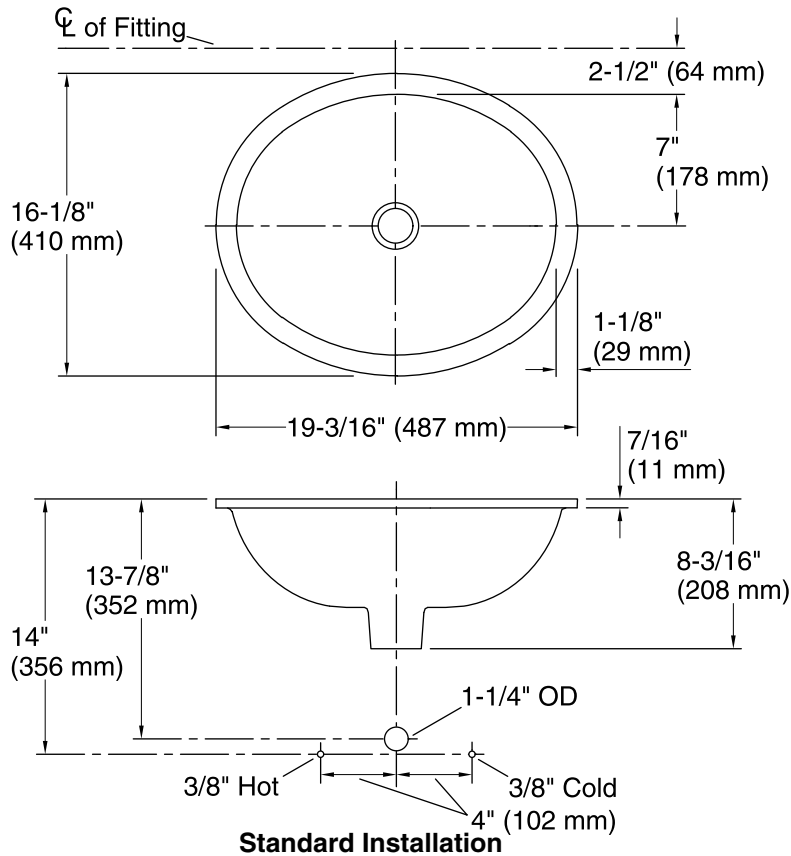

Material

- Vitreous china.

Installation

- Under-mount

Recommended Accessories

K-9018 P-Trap

Components

Additional included component/s: 1193643 Basin Clamps.

Color tiles intended for reference only.

Color	Code	Description
-------	------	-------------

	0	White
--	---	-------

Technical Information

All product dimensions are nominal.

- Bowl configuration: Single
- Installation: Under-mount
- Bowl area (Only): Length: 17" (432 mm)
Width: 14" (356 mm)
Water depth: 6-3/8" (162 mm)
- Drain hole: 1-3/4" (44 mm)
- Template: 1151011-7, required, included