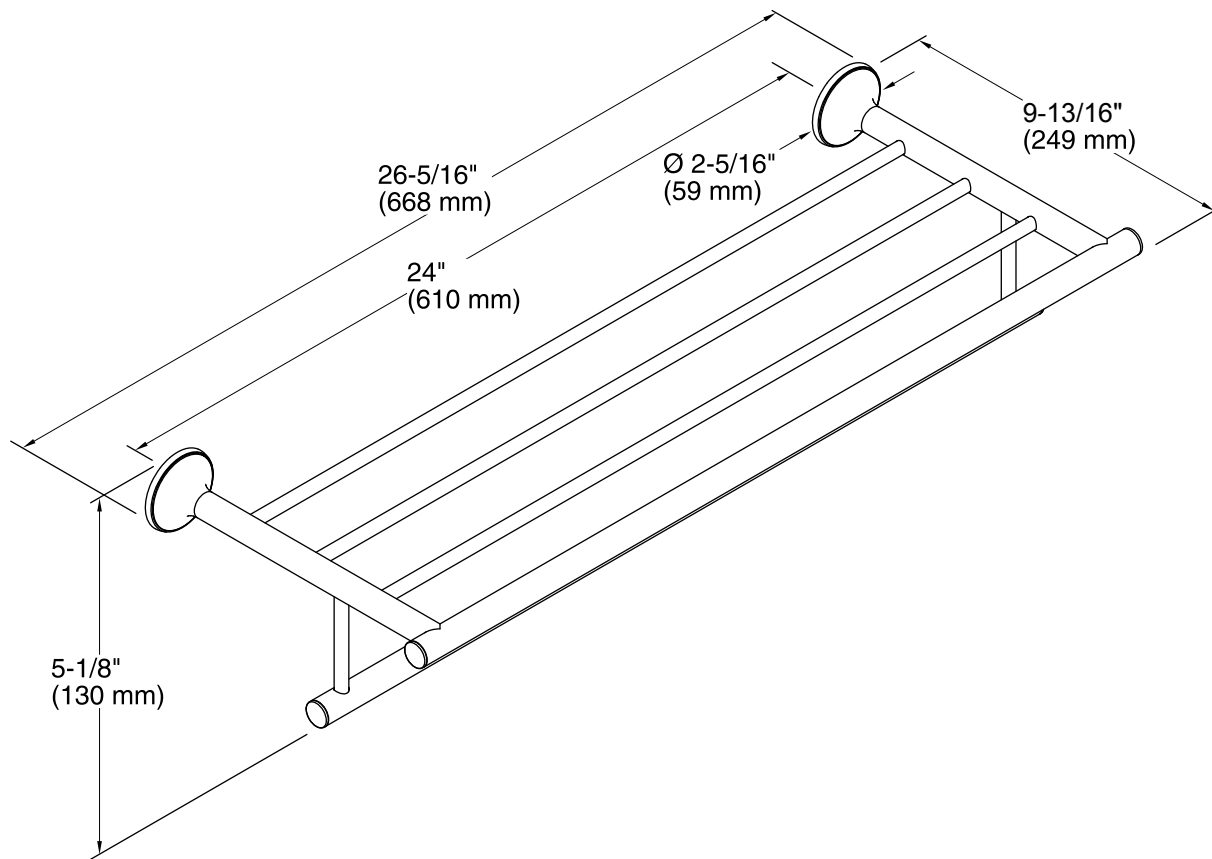

Color	Code	Description
	CP	Polished Chrome
	G	Brushed Chrome
	BN	Vibrant® Brushed Nickel

Technical Information

All product dimensions are nominal.

Notes

Install this product according to the installation guide.