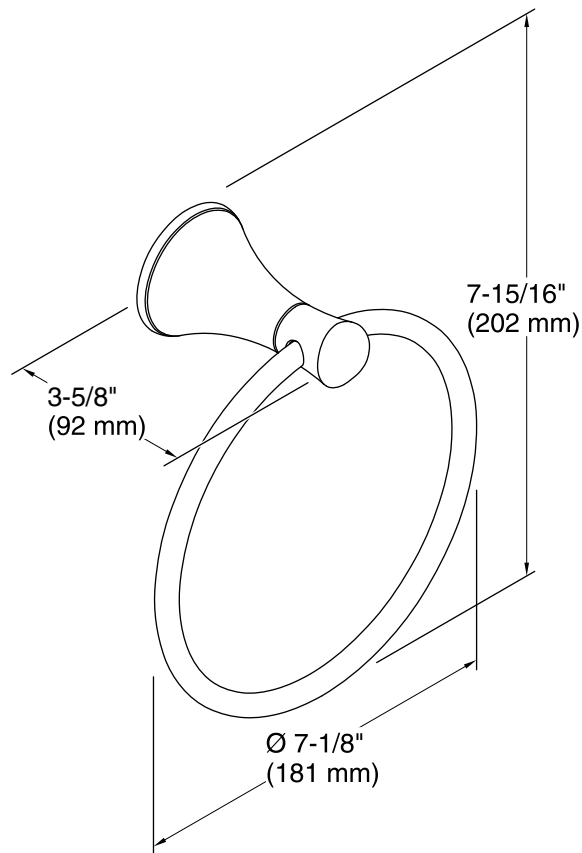

Technical Information

All product dimensions are nominal.

Notes

Install this product according to the installation guide.

CAUTION: Risk of personal injury. Do not install this product in any area where it is likely to be used inadvertently as a grab bar or support bar. This product is not designed or intended for use as a grab bar or support bar.