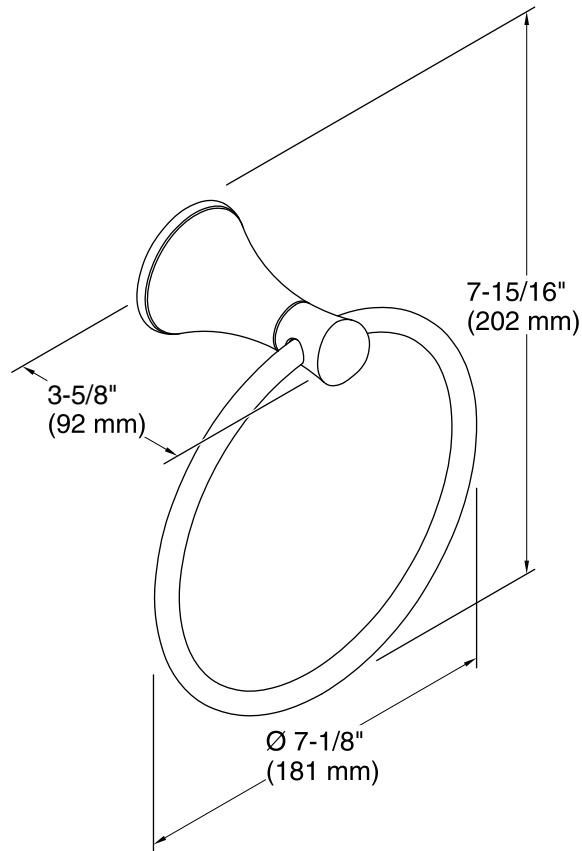

Technical Information

All product dimensions are nominal.

Notes

Install this product according to the installation guide.

CAUTION: Risk of personal injury. Do not install this product in any area where it is likely to be used inadvertently as a grab bar or support bar. This product is not designed or intended for use as a grab bar or support bar.