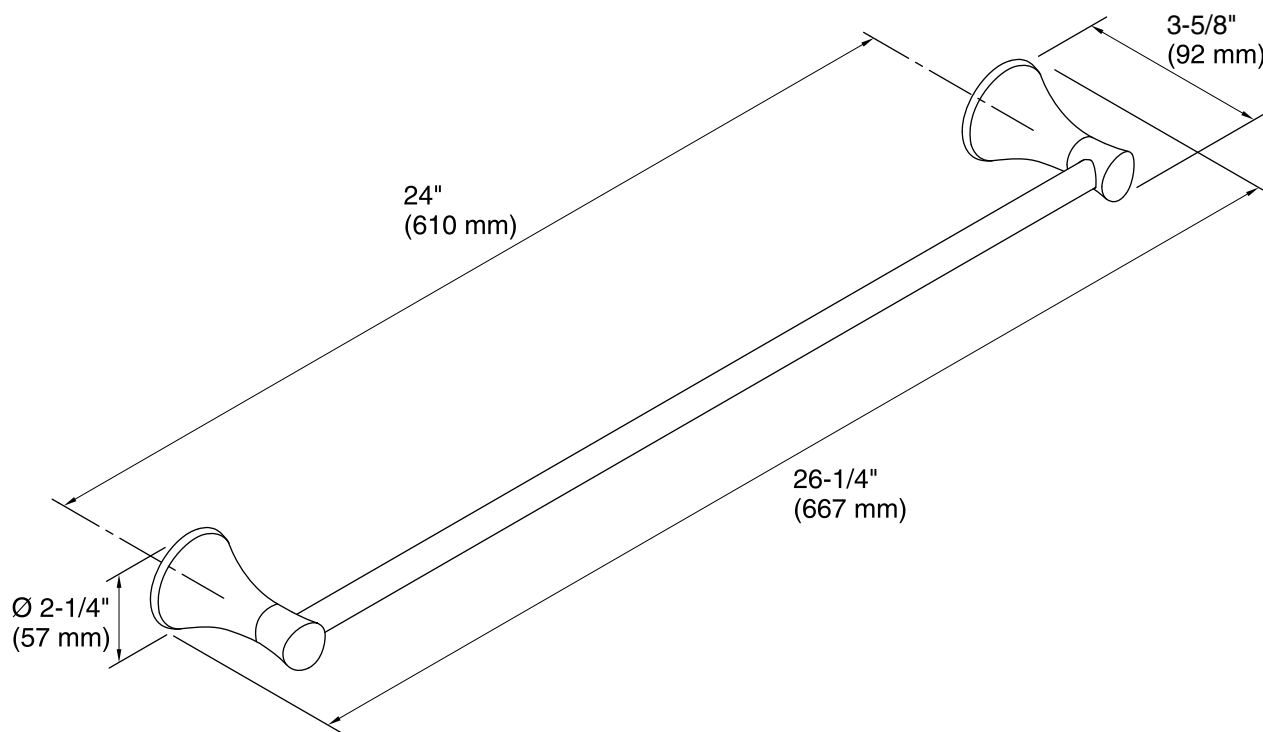

Technical Information

All product dimensions are nominal.

Notes

Install this product according to the installation guide.

CAUTION: Risk of personal injury. Do not install these products in any area where they are likely to be used inadvertently as a grab bar or support bar. These products are not designed or intended for use as a grab bar or support bar.

ADA, OBC, CSA B651 compliant when installed to the specific requirements of these regulations.