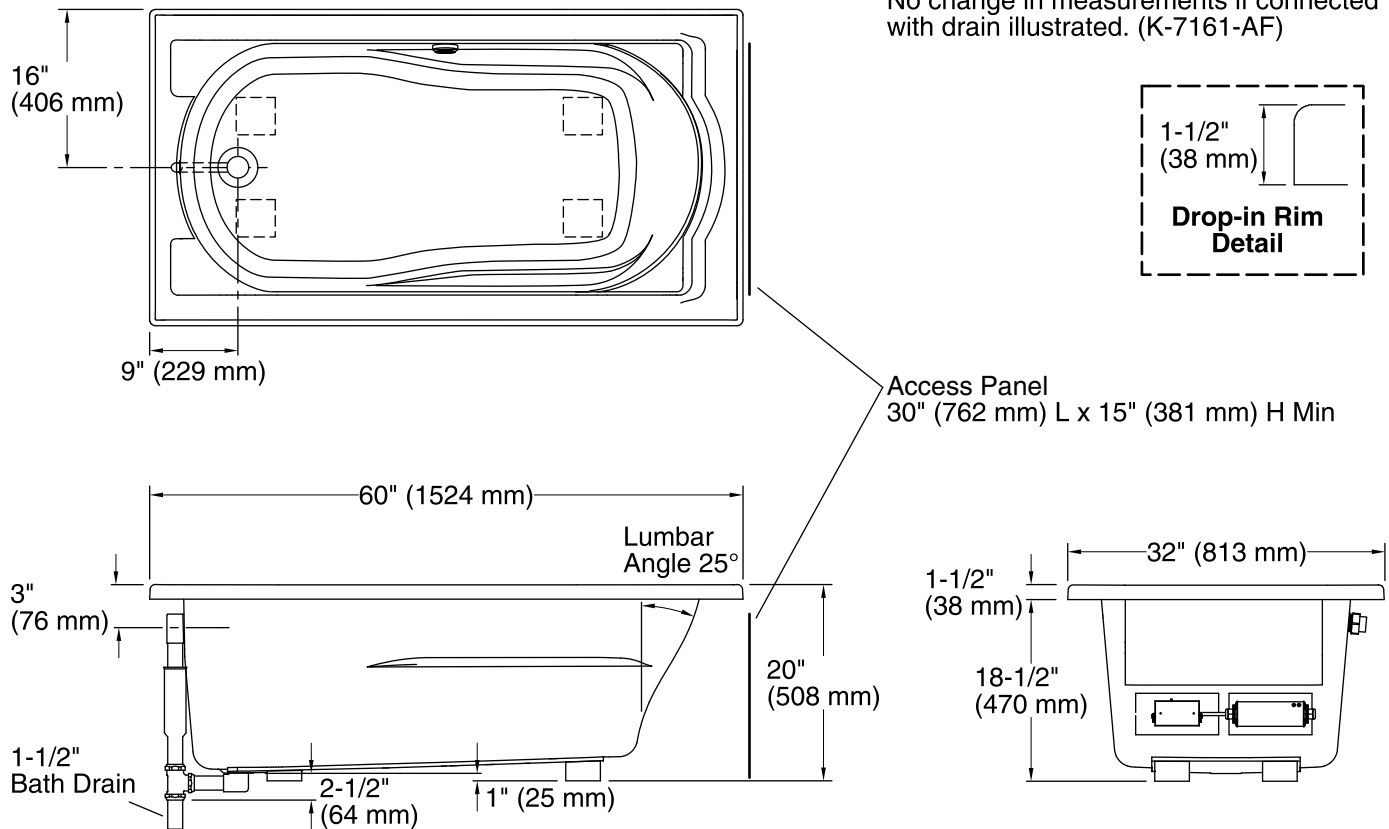

No change in measurements if connected with drain illustrated. (K-7161-AF)

Required Electrical Service

One circuit required, protected with Class A Ground-Fault Circuit-Interrupter (GFCI) or Residual Current Device (RCD).

Heated Surface: 120 V, 15 A

Technical Information

All product dimensions are nominal.

Installation:	Drop-in
Drain location:	End
Basin area, bottom:	42" x 20" (1067 mm x 508 mm)
Basin area, top:	51" x 24" (1295 mm x 610 mm)
Weight:	80 lbs (36.3 kg)
Minimum floor load:	41 lbs/ft² (200.2 kg/m²)
Water depth:	14" (356 mm)
Water capacity:	60 gal (227.1 L)
Electrical component rating:	Heated Surface: 120 V, 0.5 A, 60 Hz, 65 W
Minimum flat for door:	2-1/2" (64 mm)

Notes

Measure your actual product for rough-in details. Install this product according to the installation instructions.

The hot water supply should be 70% of the capacity of the bath or greater. Installations will vary.