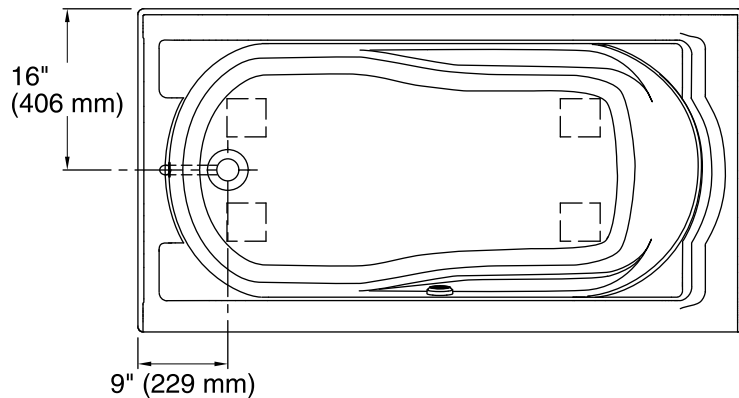

No changes in measurements if connected with drain illustrated. (K-7161)