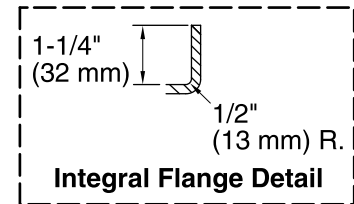

Required Electrical Service

One circuit required, protected with Class A Ground-Fault Circuit-Interrupter (GFCI) or Residual Current Device (RCD).

Heated Surface: 120 V, 15 A

Technical Information

All product dimensions are nominal.

Installation: 3-Wall Alcove

Drain location: Left

Basin area, bottom: 42" x 20" (1067 mm x 508 mm)

Basin area, top: 51" x 24" (1295 mm x 610 mm)

Weight: 80 lbs (36.3 kg)

Minimum floor load: 41 lbs/ft² (200.2 kg/m²)

Water depth: 14" (356 mm)

Water capacity: 60 gal (227.1 L)

Electrical component rating: Heated Surface: 120 V, 0.5 A, 60 Hz, 65 W

Minimum flat for door: 2-1/2" (64 mm)

Notes

Measure your actual product for rough-in details.

Install this product according to the installation instructions.

The hot water supply should be 70% of the capacity of the bath or greater. Installations will vary.

Provide one grounded electrical outlet within 24" (610 mm) of each component.