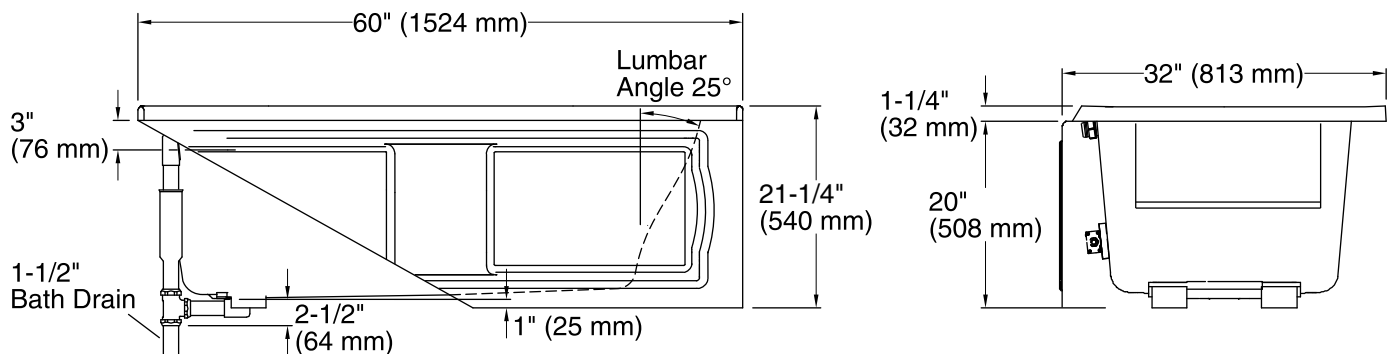

Required Electrical Service

One circuit required, protected with Class A Ground-Fault Circuit-Interrupter (GFCI) or Residual Current Device (RCD).

Heated Surface: 120 V, 15 A

Technical Information

All product dimensions are nominal.

Installation: 3-Wall Alcove

Drain location: Left

Basin area, bottom: 42" x 20" (1067 mm x 508 mm)

Basin area, top: 51" x 24" (1295 mm x 610 mm)

Weight: 80 lbs (36.3 kg)

Minimum floor load: 41 lbs/ft² (200.2 kg/m²)

Water depth: 14" (356 mm)

Water capacity: 60 gal (227.1 L)

Electrical component rating: Heated Surface: 120 V, 0.5 A, 60 Hz, 65 W

Minimum flat for door: 2-1/2" (64 mm)

Notes

Measure your actual product for rough-in details.

Install this product according to the installation instructions.

The hot water supply should be 70% of the capacity of the bath or greater. Installations will vary.

Provide one grounded electrical outlet within 24" (610 mm) of each component.