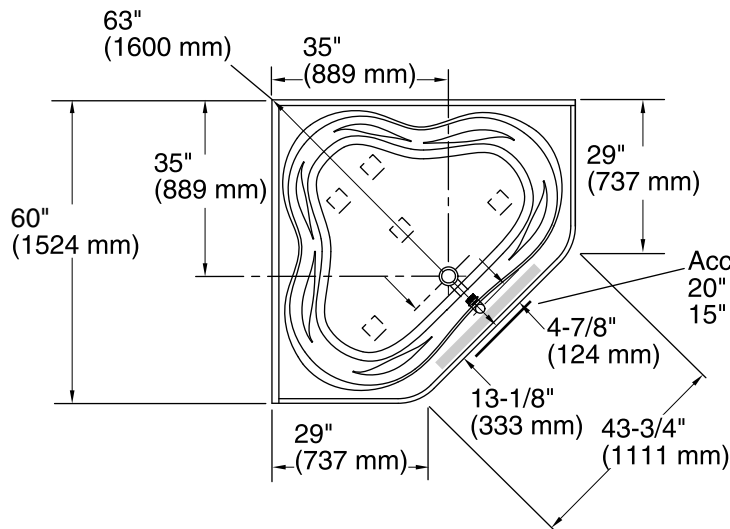

### Features

- Integral flange.
- Center drain.
- Integral lumbar support and armrests for comfort.
- Integral apron.
- 60" (1524 mm) x 60" (1524 mm) x 21" (533 mm)

### Available Color/Finishes

*Color tiles intended for reference only.*

Color	Code	Description
-------	------	-------------

	0	White
	96	Biscuit

No change in measurements if connected with drain illustrated. (K-11677)

Recommended faucet area

## Technical Information

All product dimensions are nominal.

Installation:	Corner
Drain location:	Center
Basin area, bottom:	52" x 38-3/4" (1321 mm x 984 mm)
Basin area, top:	61" x 46-1/4" (1549 mm x 1175 mm)
Weight:	118 lbs (53.5 kg)
Minimum floor load:	35 lbs/ft <sup>2</sup> (170.9 kg/m <sup>2</sup> )
Water depth:	15" (381 mm)
Water capacity:	96 gal (363.4 L)
Minimum flat for door:	0" (0 mm)