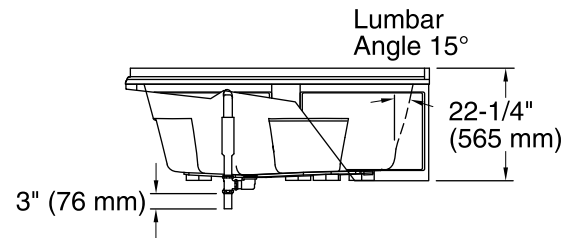

### Available Color/Finishes

*Color tiles intended for reference only.*

Color	Code	Description
-------	------	-------------

	0	White
	96	Biscuit

No change in measurements if connected with drain illustrated. (K-11677)

Recommended faucet area

## Technical Information

All product dimensions are nominal.

Installation:	Corner
Drain location:	Center
Basin area, bottom:	52" x 38-3/4" (1321 mm x 984 mm)
Basin area, top:	61" x 46-1/4" (1549 mm x 1175 mm)
Weight:	118 lbs (53.5 kg)
Minimum floor load:	35 lbs/ft <sup>2</sup> (170.9 kg/m <sup>2</sup> )
Water depth:	15" (381 mm)
Water capacity:	96 gal (363.4 L)
Minimum flat for door:	0" (0 mm)