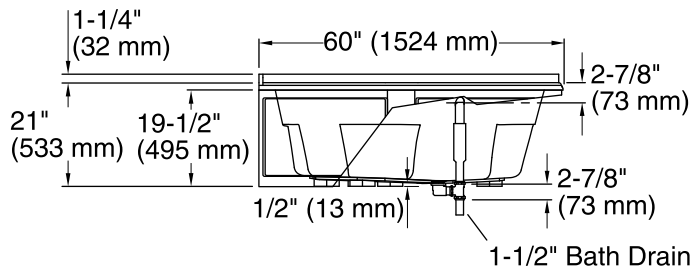

### Features

- Integral flange.
- Center drain.
- Integral lumbar support and armrests for comfort.
- Integral apron.
- 60" (1524 mm) x 60" (1524 mm) x 21" (533 mm)

### Available Color/Finishes

*Color tiles intended for reference only.*

Color	Code	Description
-------	------	-------------

	0	White
	96	Biscuit

No change in measurements if connected with drain illustrated. (K-11677)

Recommended faucet area

## Technical Information

All product dimensions are nominal.

Installation:	Corner
Drain location:	Center
Basin area, bottom:	52" x 38-3/4" (1321 mm x 984 mm)
Basin area, top:	61" x 46-1/4" (1549 mm x 1175 mm)
Weight:	118 lbs (53.5 kg)
Minimum floor load:	35 lbs/ft <sup>2</sup> (170.9 kg/m <sup>2</sup> )
Water depth:	15" (381 mm)
Water capacity:	96 gal (363.4 L)
Minimum flat for door:	0" (0 mm)