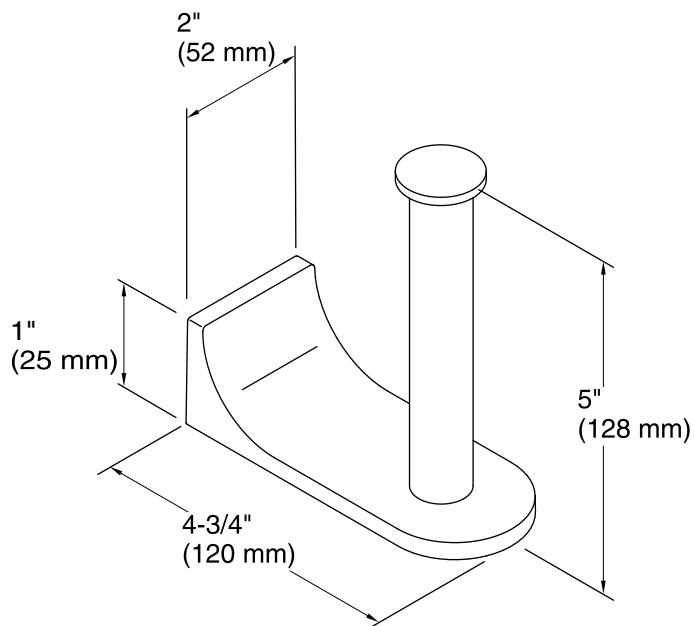

Features

- Vertical holder makes changing toilet tissue quick and simple.
- KOHLER finishes resist corrosion and tarnish.
- Coordinates with Loure faucets and accessories.

Material

- Premium metal construction for durability.

Color	Code	Description
	CP	Polished Chrome
	SN	Vibrant® Polished Nickel
	BN	Vibrant® Brushed Nickel

Technical Information

All product dimensions are nominal.

Notes

Install this product according to the installation guide.