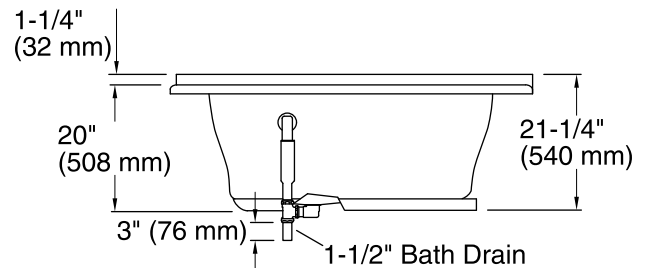

Features

- Integral flange.
- Center drain.
- Integral lumbar support and armrests for comfort.
- 54" (1372 mm) x 54" (1372 mm) x 20" (508 mm)

Material

- Acrylic

Installation

- Corner flange.

Recommended Accessories

KOHLER® One-Year Limited Warranty

See website for detailed warranty information.

Available Color/Finishes

Color tiles intended for reference only.

Color	Code	Description
	0	White
	96	Biscuit
	47	Almond

No change in measurements if connected with drain illustrated. (K-11677)

Tile Flange Detail

Technical Information

All product dimensions are nominal.

Installation:	Corner
Drain location:	Center
Basin area, bottom:	44" x 36" (1118 mm x 914 mm)
Basin area, top:	56" x 43" (1422 mm x 1092 mm)
Weight:	51 lbs (23.1 kg)
Minimum floor load:	35 lbs/ft ² (170.9 kg/m ²)
Water depth:	15" (381 mm)
Water capacity:	76 gal (287.7 L)

Notes

Measure your actual product for rough-in details.

Install this product according to the installation instructions.

The hot water supply should be 70% of the capacity of the bath or greater. Installations will vary.