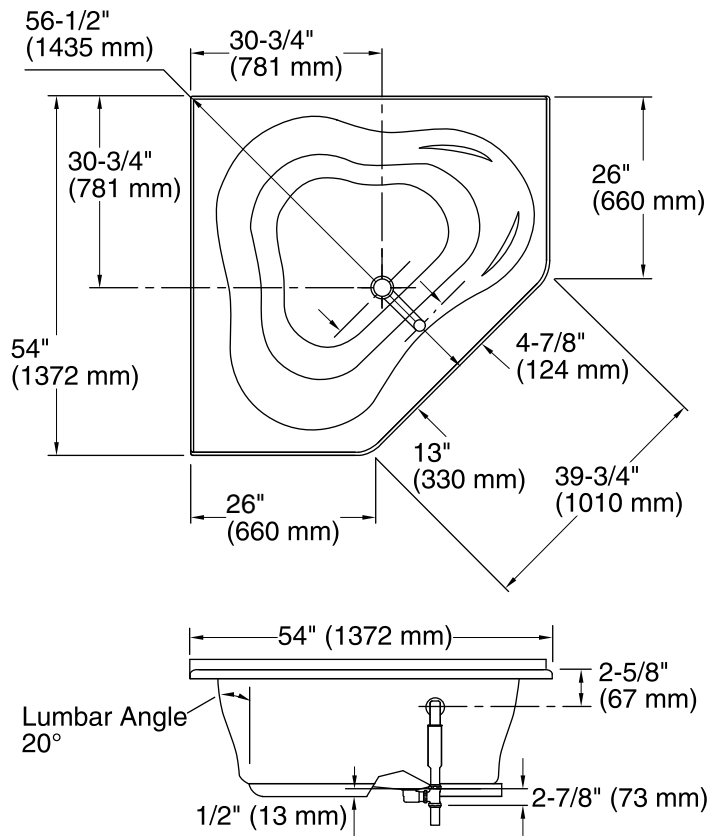

Features

- Integral flange.
- Center drain.
- Integral lumbar support and armrests for comfort.
- 54" (1372 mm) x 54" (1372 mm) x 20" (508 mm)

Material

- Acrylic

Installation

- Corner flange.

Recommended Accessories

KOHLER® One-Year Limited Warranty

See website for detailed warranty information.

Available Color/Finishes

Color tiles intended for reference only.

Color	Code	Description
	0	White
	96	Biscuit
	47	Almond

No change in measurements if connected with drain illustrated. (K-11677)

Tile Flange Detail

Technical Information

All product dimensions are nominal.

Installation:	Corner
Drain location:	Center
Basin area, bottom:	44" x 36" (1118 mm x 914 mm)
Basin area, top:	56" x 43" (1422 mm x 1092 mm)
Weight:	51 lbs (23.1 kg)
Minimum floor load:	35 lbs/ft ² (170.9 kg/m ²)
Water depth:	15" (381 mm)
Water capacity:	76 gal (287.7 L)

Notes

Measure your actual product for rough-in details.

Install this product according to the installation instructions.

The hot water supply should be 70% of the capacity of the bath or greater. Installations will vary.