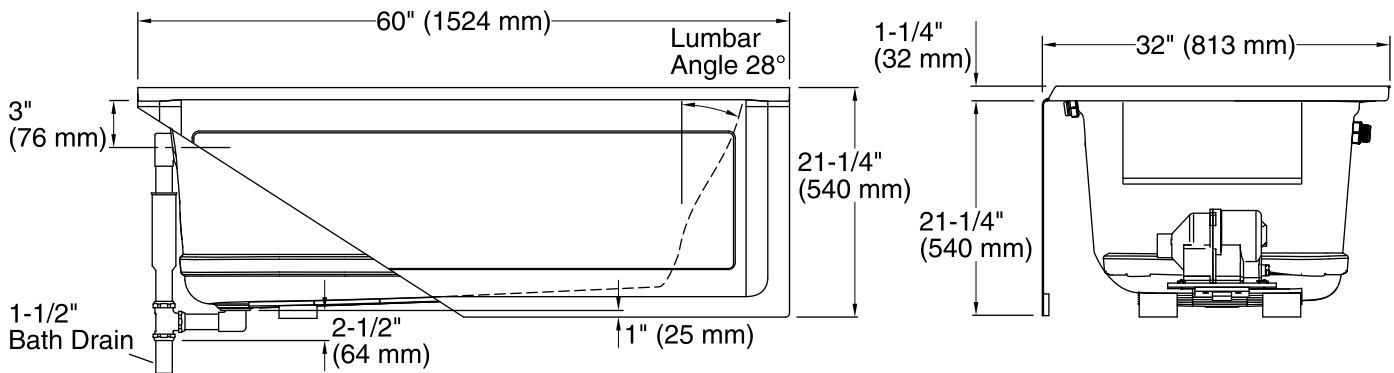

No change in measurements if connected with drain illustrated. (K-11677)

Required Electrical Service

One dedicated circuit required, protected with Class A Ground-Fault Circuit-Interrupter (GFCI) or Residual Current Device (RCD).

Blower, Heated 120 V, 15 A, 60 Hz
Surface:

Technical Information

All product dimensions are nominal.

Installation: 3-Wall Alcove
Drain location: Left
Basin area, bottom: 45" x 22" (1143 mm x 559 mm)
Basin area, top: 54" x 25" (1372 mm x 635 mm)
Weight: 106 lbs (48.1 kg)
Minimum floor load: 49 lbs/ft² (239.2 kg/m²)
Water depth: 15" (381 mm)
Water capacity: 60 gal (227.1 L)
Electrical component rating: Blower: 120 V, 10 A, 60 Hz, 300 W
Heated Surface: 120 V, 0.5 A, 60 Hz, 65 W
Minimum flat for door: 2" (51 mm)

Notes

Measure your actual product for rough-in details.

Install this product according to the installation instructions.

The hot water supply should be 70% of the capacity of the bath or greater. Installations will vary.

Provide one grounded electrical outlet within 24" (610 mm) of each component.

Remote blower installation kit is available for relocating the blower. Provide access for servicing the blower.

Do not relocate or alter the PVC tee or coiled flexible tubing connected to the blower. Follow the blower relocation instructions exactly.