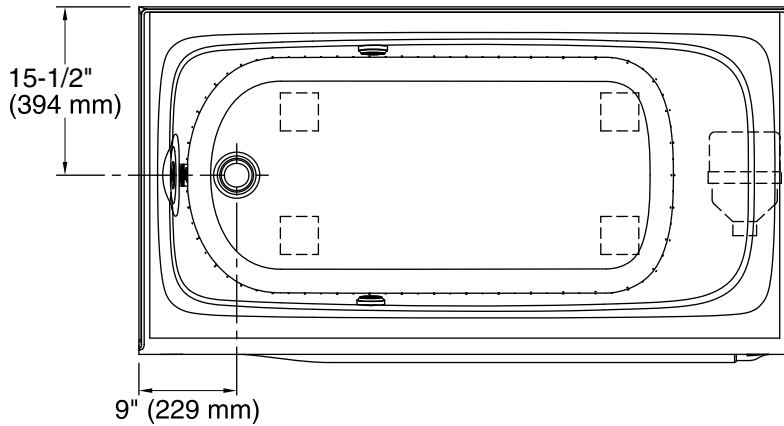

No change in measurements if connected with drain illustrated. (K-11677)

Required Electrical Service

One dedicated circuit required, protected with Class A Ground-Fault Circuit-Interrupter (GFCI) or Residual Current Device (RCD).

Blower, Heated 120 V, 15 A, 60 Hz
Surface:

Technical Information

All product dimensions are nominal.

Installation: 3-Wall Alcove
Drain location: Left
Basin area, bottom: 45" x 22" (1143 mm x 559 mm)
Basin area, top: 54" x 25" (1372 mm x 635 mm)
Weight: 106 lbs (48.1 kg)
Minimum floor load: 49 lbs/ft² (239.2 kg/m²)
Water depth: 15" (381 mm)
Water capacity: 60 gal (227.1 L)
Electrical component rating: Blower: 120 V, 10 A, 60 Hz, 300 W
Heated Surface: 120 V, 0.5 A, 60 Hz, 65 W
Minimum flat for door: 2" (51 mm)

Notes

Measure your actual product for rough-in details.

Install this product according to the installation instructions.

The hot water supply should be 70% of the capacity of the bath or greater. Installations will vary.

Provide one grounded electrical outlet within 24" (610 mm) of each component.

Remote blower installation kit is available for relocating the blower. Provide access for servicing the blower.

Do not relocate or alter the PVC tee or coiled flexible tubing connected to the blower. Follow the blower relocation instructions exactly.