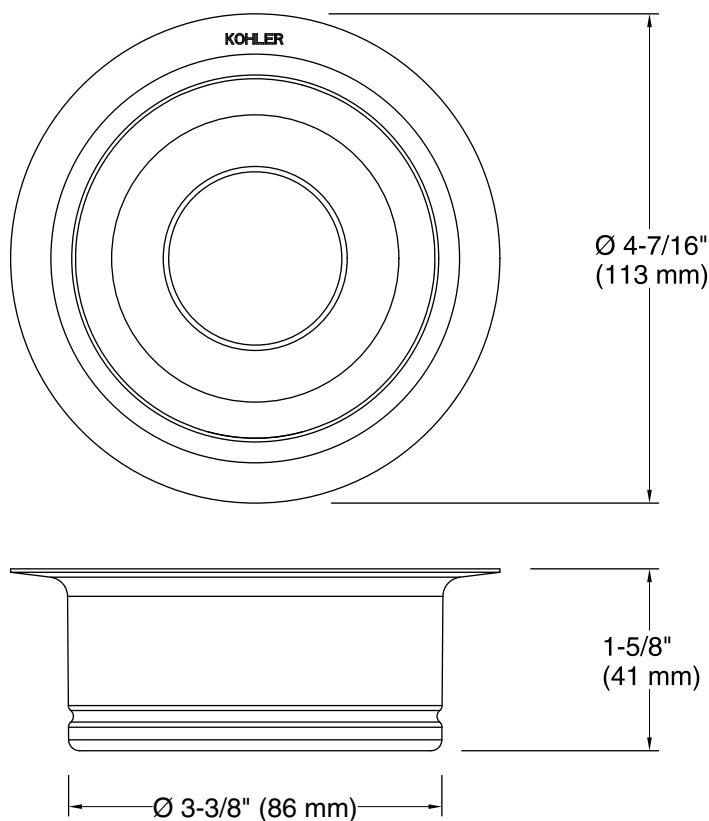

### Features

- KOHLER finishes resist corrosion and tarnish.
- Fits standard garbage disposal units.
- 4-7/16" (113 mm) x 1-5/8" (41 mm)

### Technical Information

All product dimensions are nominal.