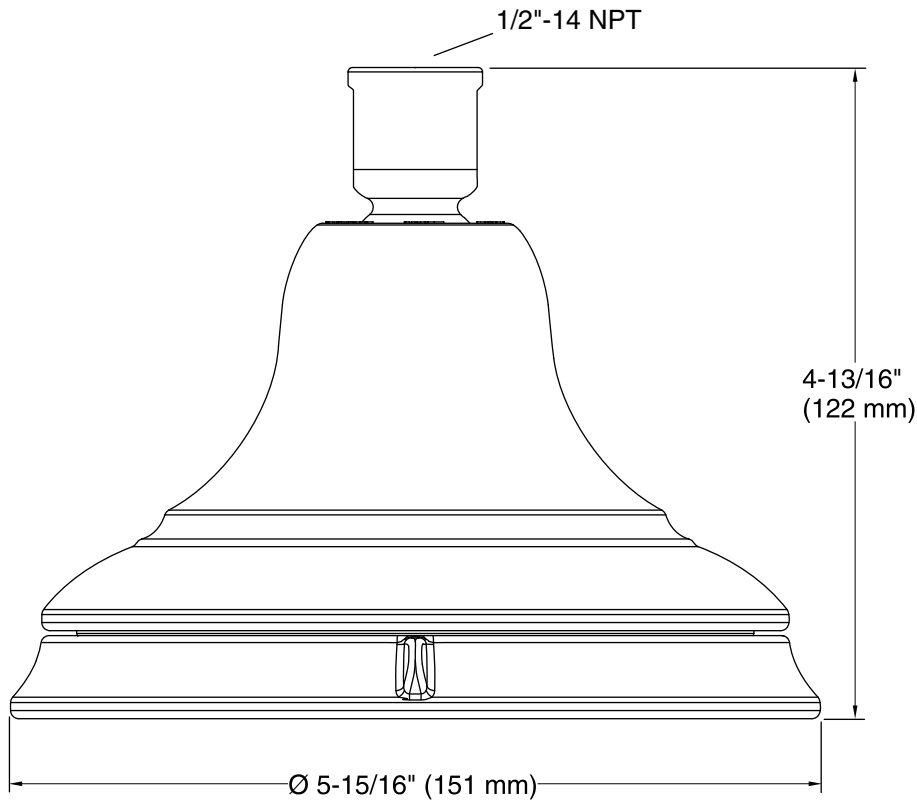

Features

- 3-function showerhead with wide coverage, medium coverage, and concentrated spray options.
- 5-15/16" (151 mm) diameter showerhead.
- Complements Bancroft® Suite.
- MasterClean™ spray nozzles prohibit mineral buildup for easy cleaning.
- 1/2" - 14 NPT connection.
- 1.75 gal/min (6.6 l/min) maximum flow rate.

Recommended Accessories

K-7397 Shower Arm and Flange

Codes/Standards

ASME A112.18.1/CSA B125.1
All applicable US Federal and State material regulations
DOE - Energy Policy Act 1992
EPA WaterSense®
California Energy Commission (CEC)

Technical Information

All product dimensions are nominal.

Showerhead:

Rated maximum flow: 1.75 gal/min (6.6 l/min)

Notes

Install this product according to the installation guide.