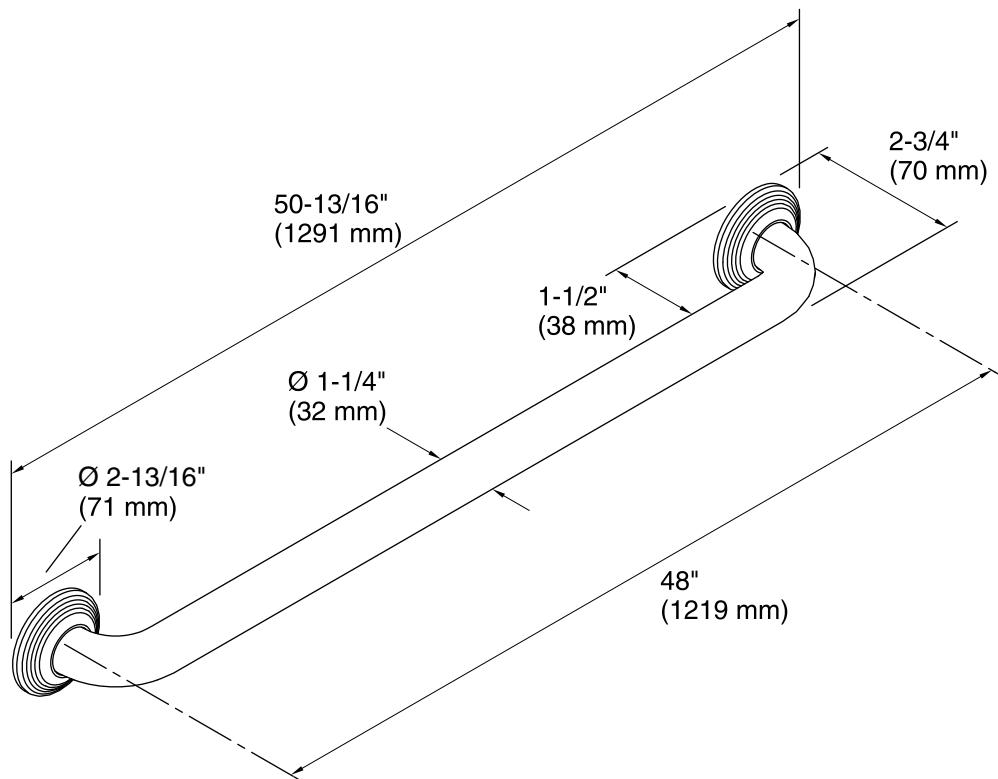

Features

- KOHLER finishes resist corrosion and tarnish.
- 48- inch bar.
- Wide 1-1/4- inch handle for a comfortable grip.
- Traditional styling matches any decor.
- ADA compliant when installed per ADA guidelines.
- 50-13/16" (1291 mm) x 2-3/4" (70 mm) x 2-13/16" (71 mm)

Technical Information

All product dimensions are nominal.

Notes

Measure your actual product for roughing-in details.

WARNING: Risk of personal injury. The wall plates on the grab bar must be mounted to a brace between the wall studs. This will ensure that the weight of the user is adequately supported.