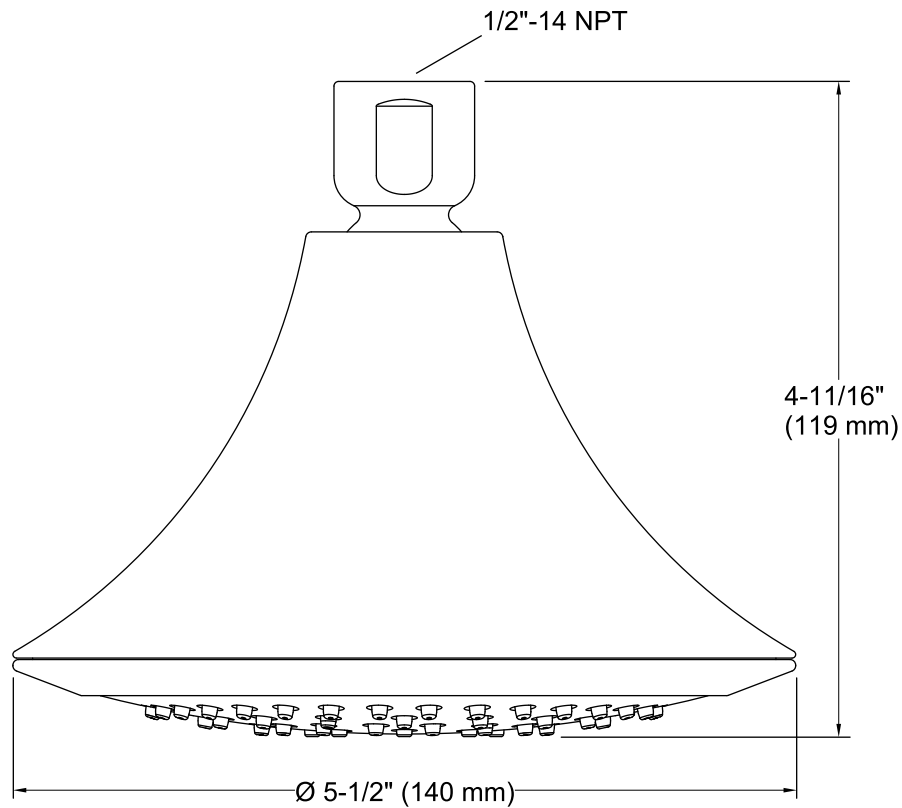

Technical Information

All product dimensions are nominal.

Showerhead/Body Spray:

Rated maximum flow: 2.5 gal/min (9.5 l/min)

Notes

Install this product according to the installation guide.