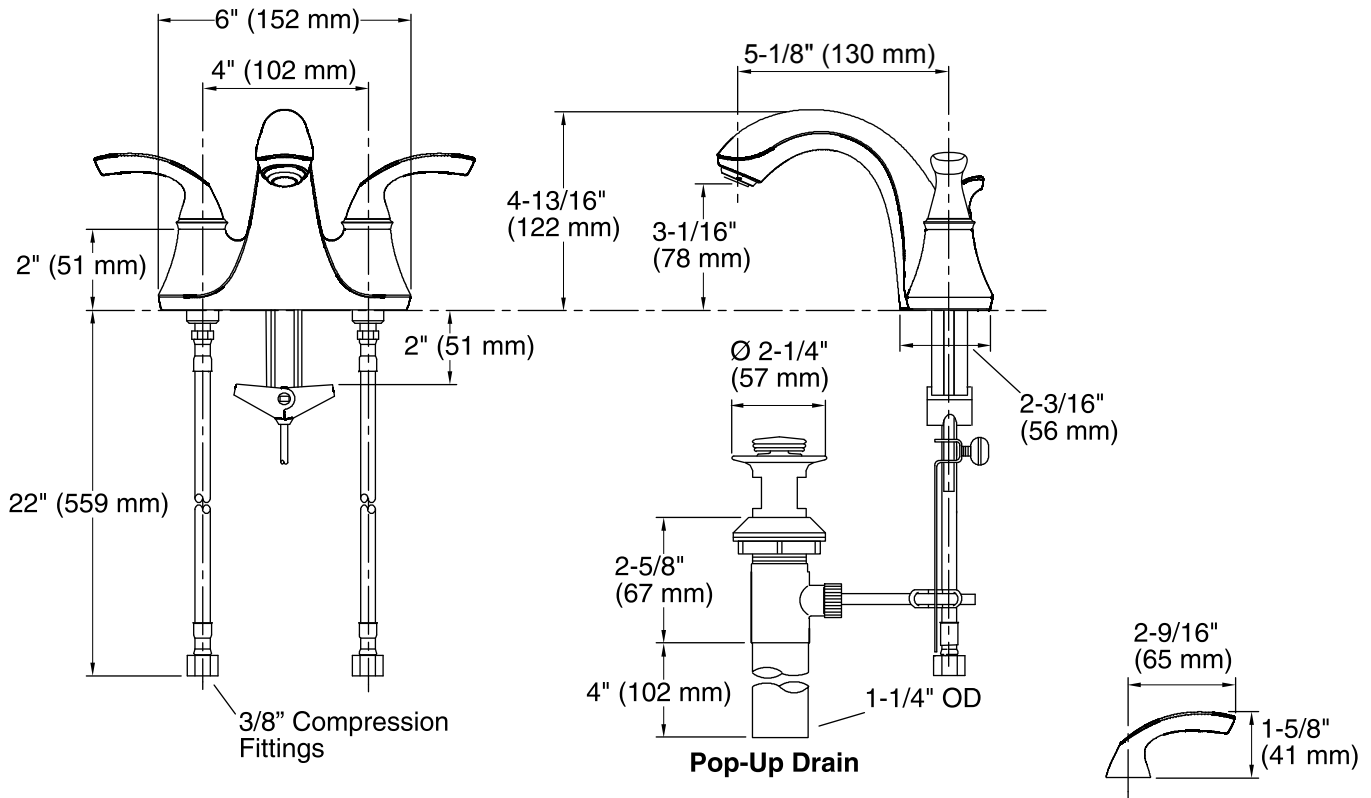

Features

- 5-1/8" (130 mm) spout reach.
- 1.2 gal/min (4.5 l/min) maximum flow rate [max at 60 psi (4.14 bar)].
- KOHLER ceramic disc valves exceed industry longevity standards for a lifetime of durable performance
- Two sculpted lever handle centerset bathroom sink faucet for 4" centers.
- Includes metal pop-up drain with 1-1/4" tailpiece.
- Reversible quarter-turn washerless ceramic disc valves.
- Coordinates with Forte faucets, accessories, and showering components to complete your bathroom.
- Low-flow aerator available (please see latest price book)

Material

- Premium Metal Construction
- KOHLER finishes resist corrosion and tarnishing.

Installation

- Deck-mount installation.
- For 4" (102 mm) centers.
- Integrated supply lines with 3/8"compression connection.

Technical Information

All product dimensions are nominal.

Faucet:

Flow rate: 1.2 gal/min (4.5 l/min)

Pressure: 60 psi (4.1 bar)

Drain included: YES

Drain tailpiece included: YES

Spout:

Spout reach: 5-1/8" (130 mm)

Handle clearance: 4" (102 mm)

Notes

Install this product according to the installation guide.

ADA, OBC, CSA B651 compliant when installed to the specific requirements of these regulations.