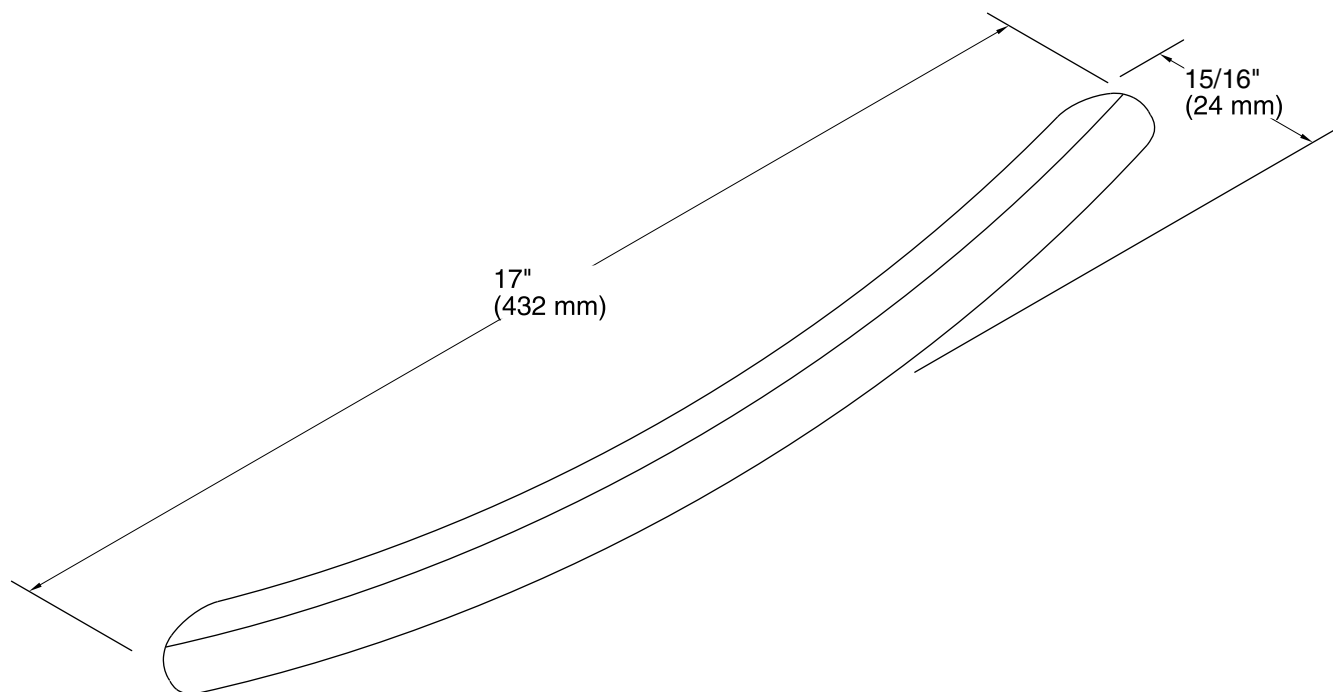

Features

- Brass construction.
- Easy-to-install.
- For use with Elevance Rising Wall baths.

Codes/Standards

ASTM F446

KOHLER® One-Year Limited Warranty

See website for detailed warranty information.

Available Color/Finishes

Technical Information

All product dimensions are nominal.

Notes

Install this product according to the installation guide.