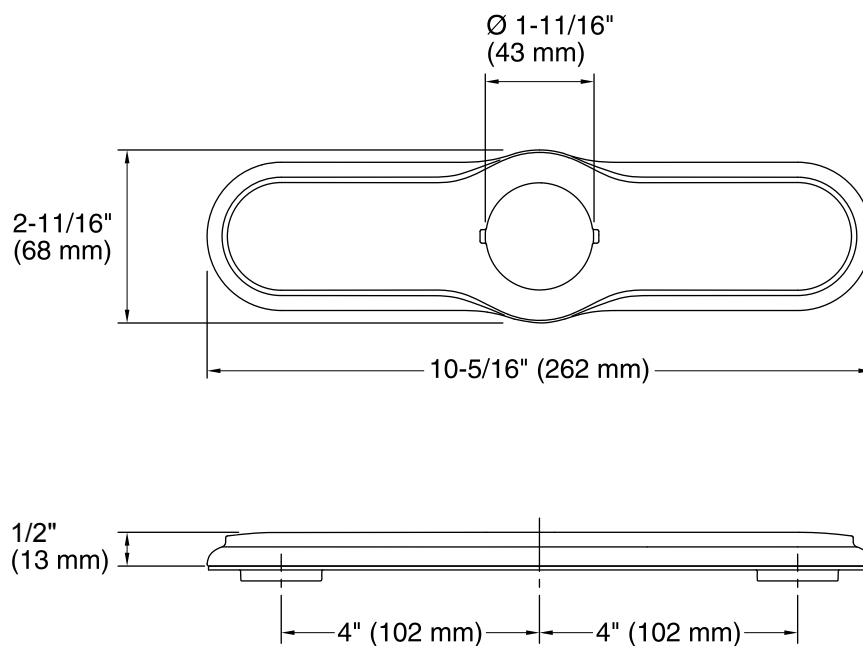

Features

- Coordinates with Tournant™ (K-77515) kitchen faucet.

Installed component/s: Integral mounting seal.

Loose component/s: Mounting hardware.

Codes/Standards

None Applicable

KOHLER® Faucet Lifetime Limited Warranty

Technical Information

All product dimensions are nominal.