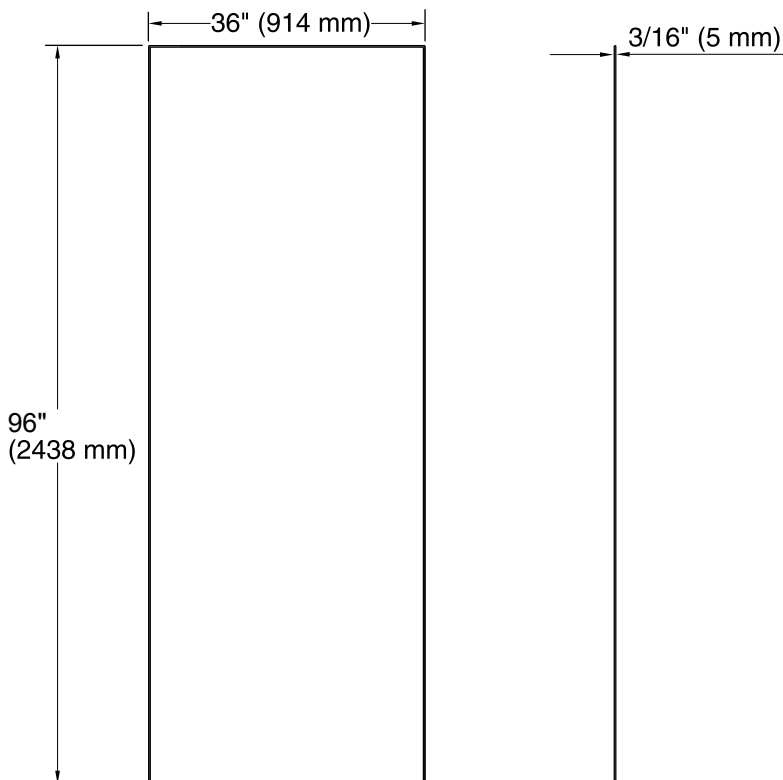

Material

- Made from Serica™ composite material.
- Durable, non-porous, 0.2" thick compression-molded wall that is easy to clean and resists chipping and cracking.

Installation

- Trimmable to customize size and installation.

Technical Information

All product dimensions are nominal.

Installation: Individual Wall

Notes

Measure your actual product for rough-in details.

Install this product according to the installation instructions.