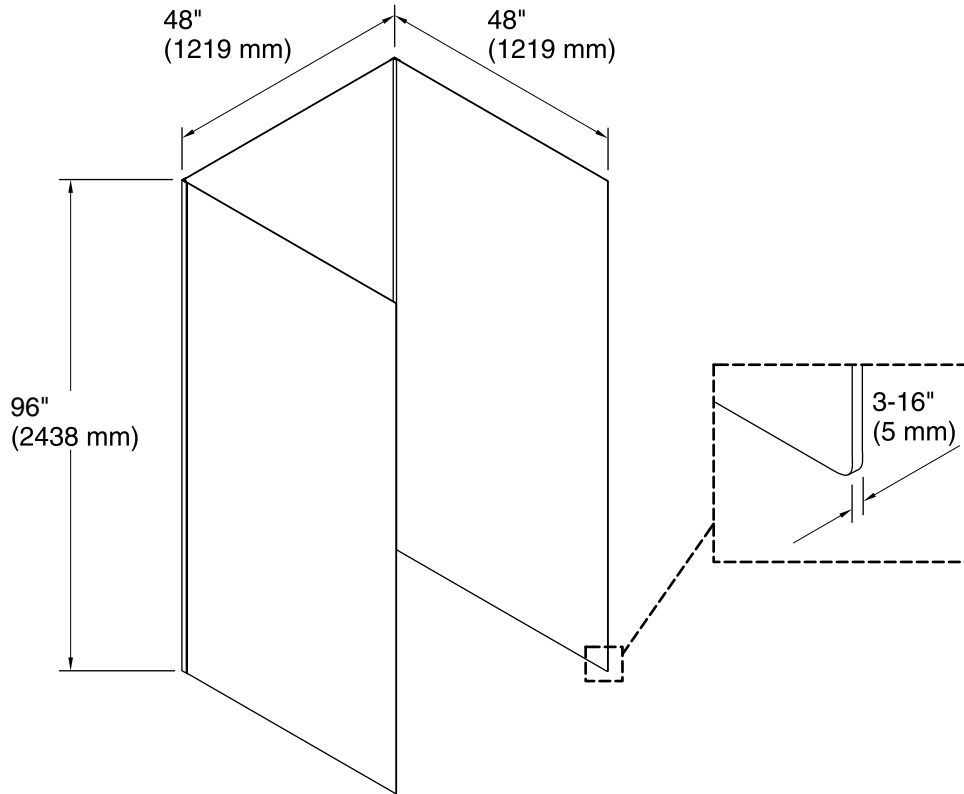

Features

- Includes (3) 48"x96" wall panels and (2) color-matched corner joints.

Material

- Walls made from Serica™ composite material.
- Durable, non-porous, 0.2" thick compression-molded walls that are easy to clean and resist chipping and cracking.

Technical Information

All product dimensions are nominal.

Installation: 3-Wall Alcove

Notes

Measure your actual product for rough-in details.

Install this product according to the installation instructions.