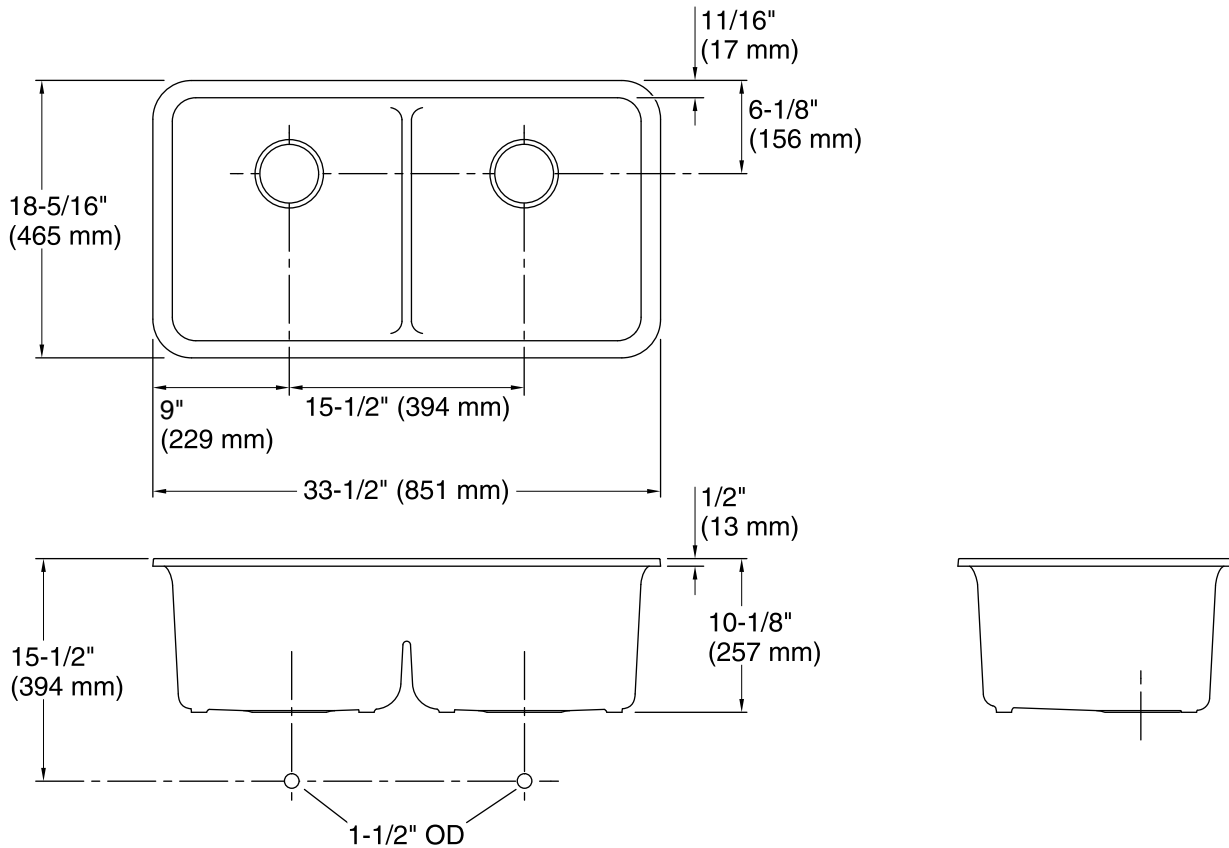

### Installation

- Fits minimum 36-inch base cabinet width.
- Under-mount installation.

### Technical Information

All product dimensions are nominal.

Bowl configuration:	Double equal
Installation:	Under-mount
Bowl area (Left)	Length: 14-7/8" (378 mm) Width: 15-3/16" (386 mm) Bowl depth: 9-1/2" (241 mm) Water depth: 9-1/2" (241 mm)
Bowl area (Right)	Length: 14-7/8" (378 mm) Width: 15-3/16" (386 mm) Bowl depth: 9-1/2" (241 mm) Water depth: 9-1/2" (241 mm)
Drain hole:	3-7/8" (98 mm)
Template:	1256394-7, required, included