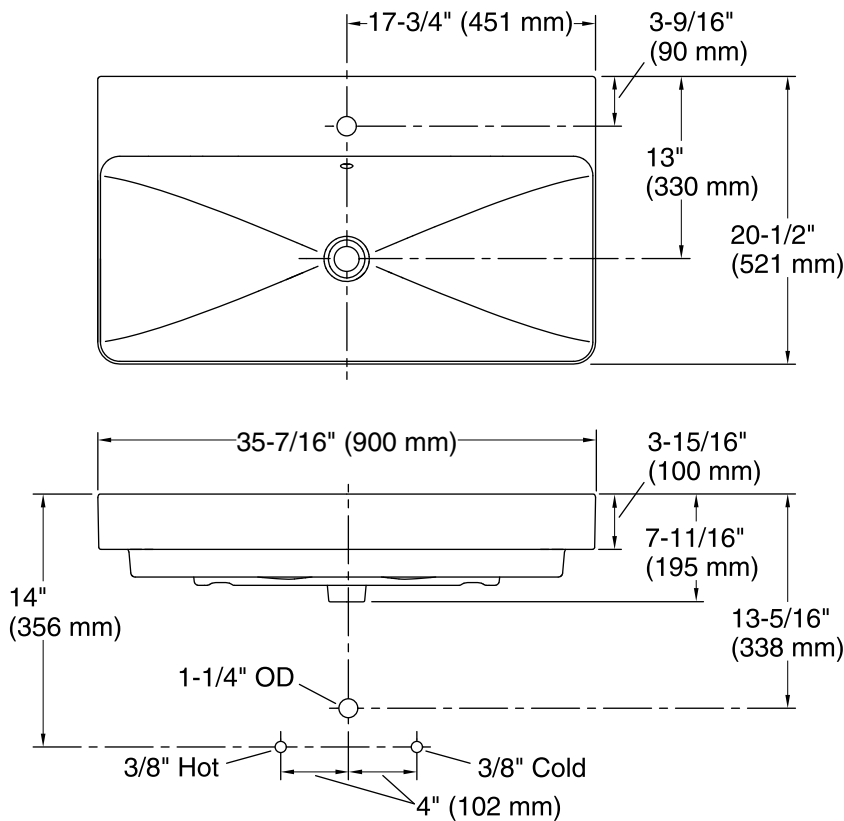

Features

- Vitreous china.
- Above-counter.
- Rectangular basin with a contemporary design.
- With overflow.
- Single faucet hole.
- 35-7/16" (900 mm) x 20-1/2" (520 mm)

ADA

Codes/Standards

ASME A112.19.2/CSA B45.1
ADA
ICC/ANSI A117.1

Technical Information

All product dimensions are nominal.

Bowl area	Length: 34-11/16" (881 mm)
	Width: 14-3/16" (361 mm)
	Bowl depth: 5-11/16" (145 mm)
	Water depth: 4-15/16" (125 mm)
Drain hole:	1-3/4" (45 mm)