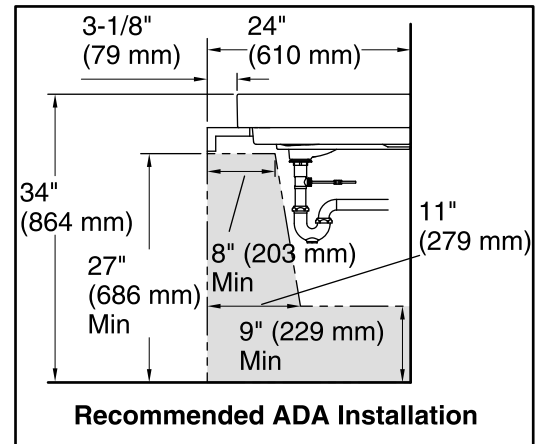

Features

- Vitreous china.
- Above-counter.
- Rectangular basin with a contemporary design.
- With overflow.
- Single faucet hole.
- 35-7/16" (900 mm) x 20-1/2" (520 mm)

ADA

Codes/Standards

ASME A112.19.2/CSA B45.1
ADA
ICC/ANSI A117.1

Technical Information

All product dimensions are nominal.

Bowl area	Length: 34-11/16" (881 mm)
	Width: 14-3/16" (361 mm)
	Bowl depth: 5-11/16" (145 mm)
	Water depth: 4-15/16" (125 mm)
Drain hole:	1-3/4" (45 mm)