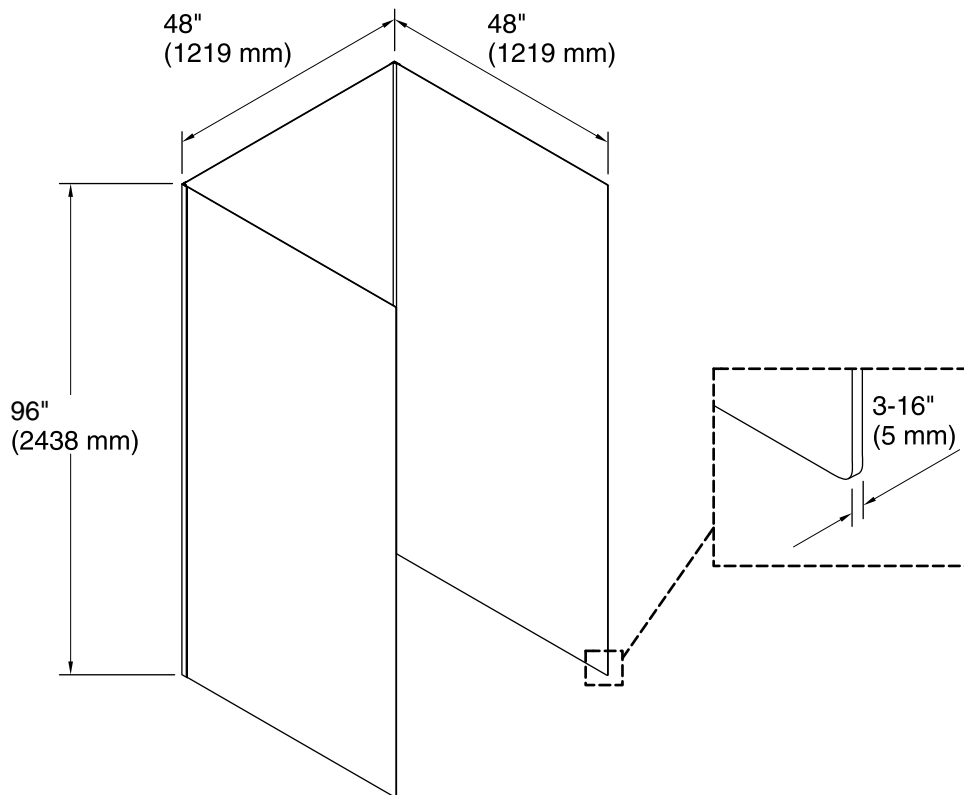

Features

- Includes (3) 48"x96" wall panels and (2) color-matched corner joints.

Material

- Walls made from Serica™ composite material.
- Durable, non-porous, 0.2" thick compression-molded walls that are easy to clean and resist chipping and cracking.

Technical Information

All product dimensions are nominal.
Installation: 3-Wall Alcove

Notes

Measure your actual product for rough-in details.

Install this product according to the installation instructions.