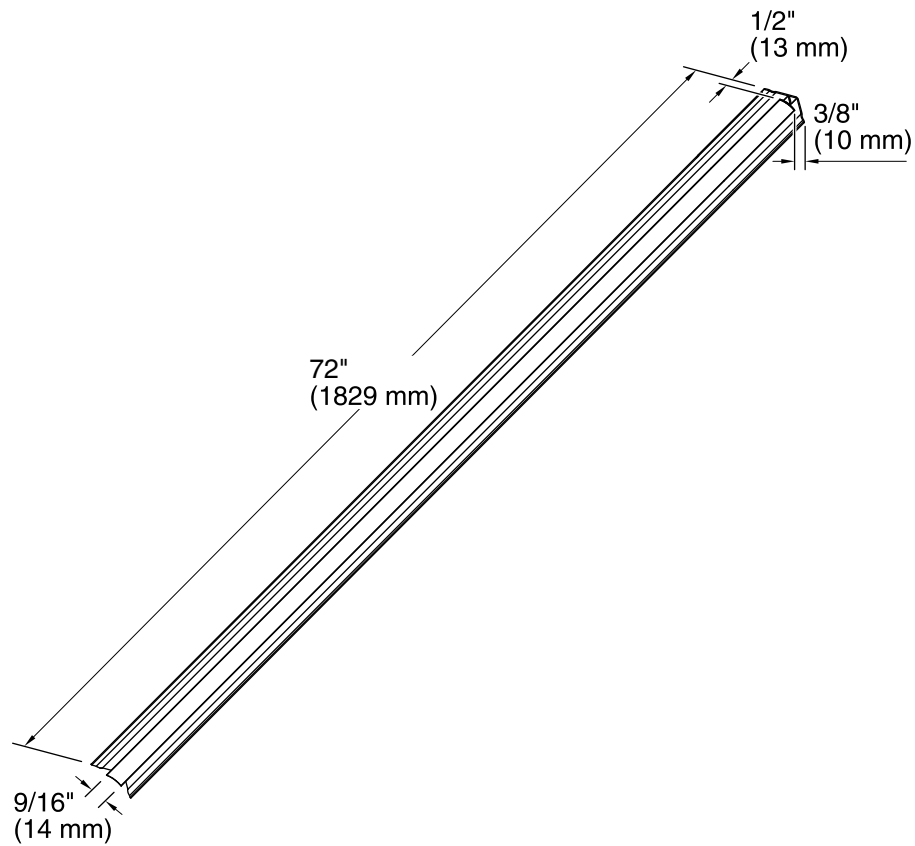

Features

- Provides easy and beautiful way to join to wall panels in a corner.
- Hides silicone to help keep shower easy to keep clean.

Codes/Standards

None Applicable

KOHLER® Limited Warranty – Choreograph™ Walls and Accessories

Technical Information

All product dimensions are nominal.

Notes

Install this product according to the installation guide.