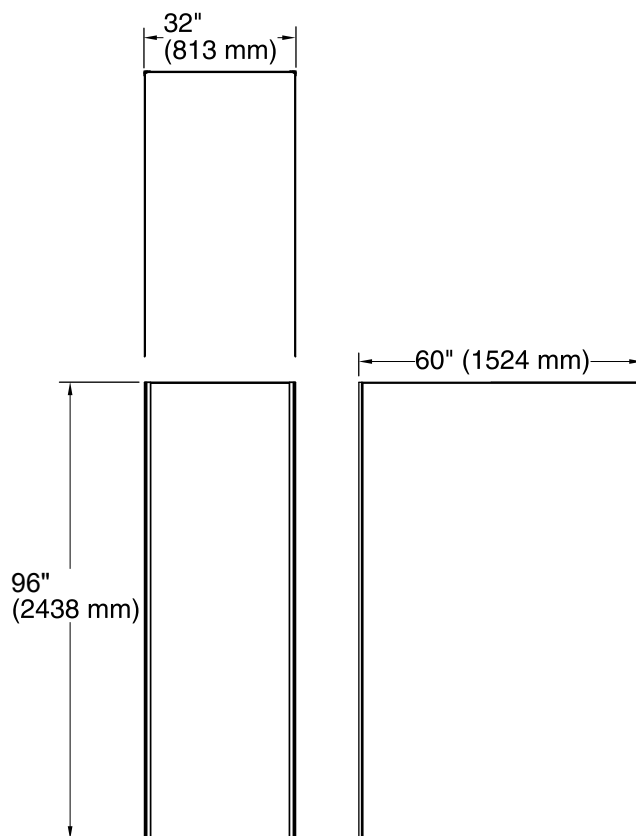

### Features

- Includes 60"x96" wall panel, (2) 32"x96" wall panels, and (2) color-matched corner joints.

### Components

Product includes:

- K-97604 60"x96" Wall Panel
- K-97600 32"x96" Wall Panel
- K-97600 32"x96" Wall Panel
- K-97635 96" Corner Joint

### Technical Information

All product dimensions are nominal.

Installation: 3-Wall Alcove