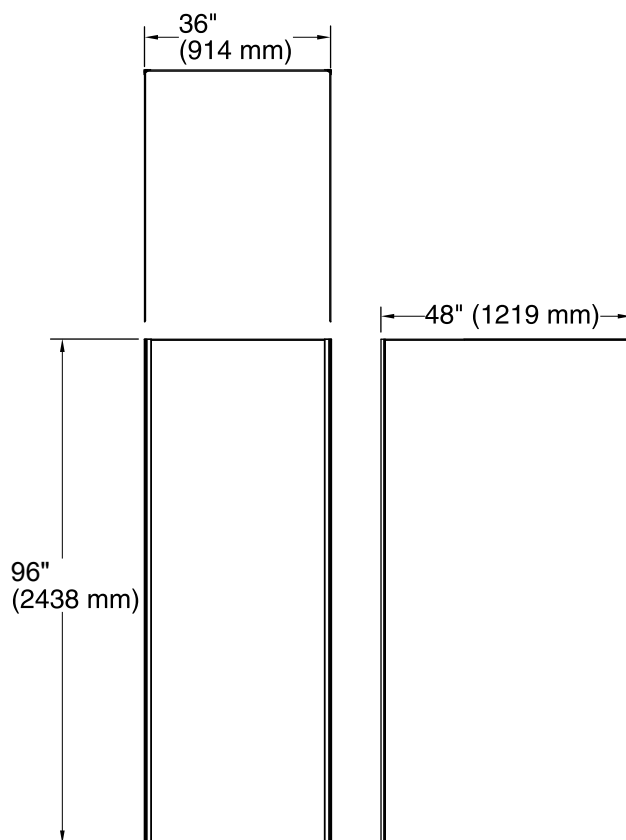

Features

- Includes 48"x96" wall panel, (2) 36"x96" wall panels, and (2) color-matched corner joints.

Material

- Walls made from Serica™ composite material.
- Durable, non-porous, 0.2" thick compression-molded walls that are easy to clean and resist chipping and cracking.

Installation

- Trimmable to customize size and installation.

Recommended Accessories

- K-97621 7" Floating Shelf
- K-97622 14" Floating Shelf
- K-97623 21" Floating Shelf
- K-97624 Shower Hook
- K-97625 24" Shower Barre
- K-97626 36" Shower Barre
- K-97627 40" Shower Barre
- K-97628 54" Shower Barre
- K-97629 Teak Barre Shelf
- K-97630 9" Shower Locker
- K-97631 14" Shower Locker
- K-97632 Freestanding Shower Stool

Components

Product includes:

- K-97603 48"x96" Wall Panel
- K-97601 36"x96" Wall Panel
- K-97601 36"x96" Wall Panel
- K-97635 96" Corner Joint

Codes/Standards

- ASTM E162
- ASTM E662
- Greenguard UL 2818 - Gold

Technical Information

All product dimensions are nominal.

Installation: 3-Wall Alcove

Notes

Measure your actual product for rough-in details.

Install this product according to the installation instructions.