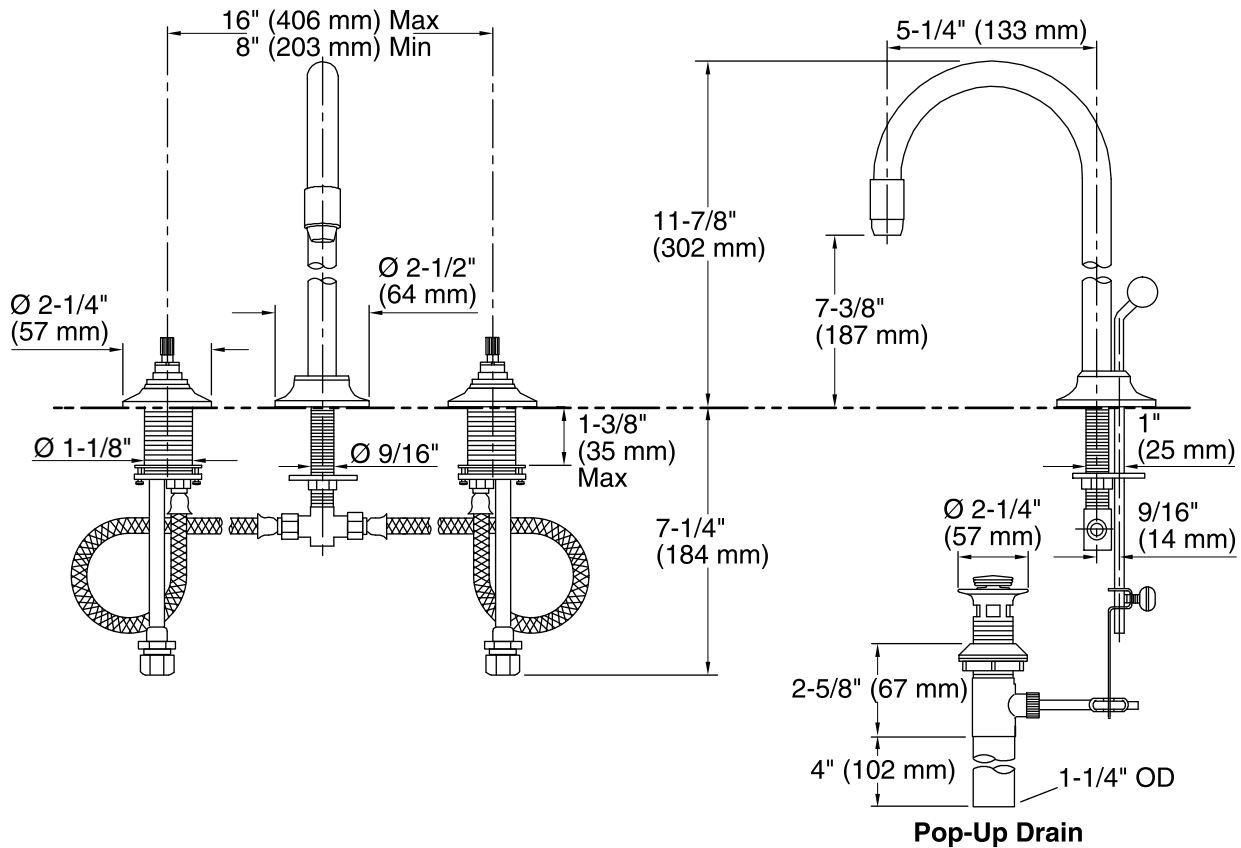

Features

- Brass valve bodies.
- Brass construction.
- Quarter-turn washerless ceramic disc valves.
- Pop-up drain with lift rod and tailpiece.
- Standard aerator.
- Variety of handle style options.
- 5-1/4" (133 mm) gooseneck spout.
- Lower flow aerator options are available. (Please refer to the Kohler Price Book).
- 8" (203 mm) to 16" (406 mm) centers.
- 0.5 gal/min (1.9 l/min) maximum flow rate [max at 60 psi (4.14 bar)].

	CP	Polished Chrome
--	----	-----------------

Technical Information

All product dimensions are nominal.

Drain included: YES

Drain tailpiece included: YES

Spout:

Spout reach: 5-1/4" (133 mm)

Faucet:

Flow rate: 0.5 gal/min (1.9 l/min)

Pressure: 60 psi (4.1 bar)

Notes

Install this product according to the installation guide.