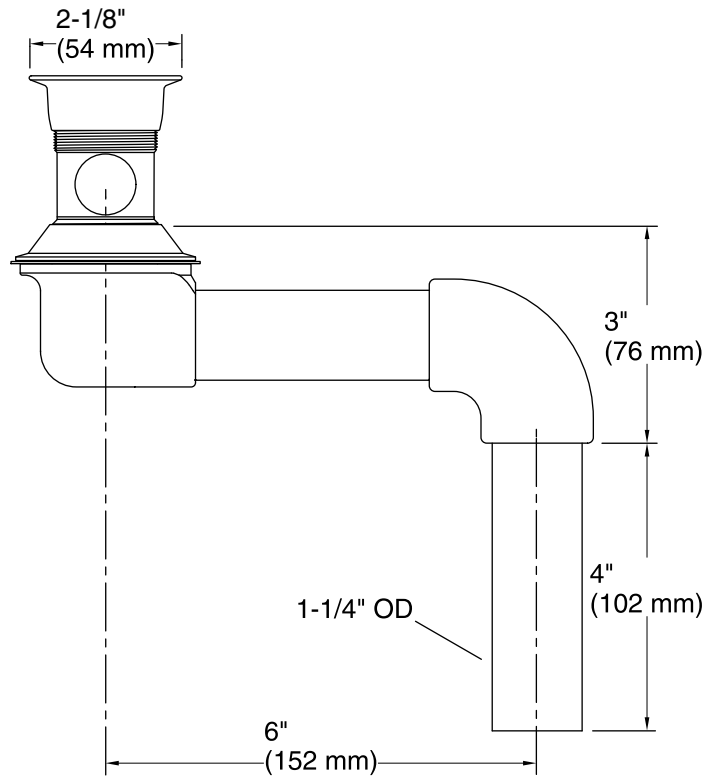

Features

- Brass construction.
- 1-1/4" connection.
- Intended for bathroom sink installations.
- Grid drain.
- 6" (152 mm) offset.
- With overflow.

Codes/Standards

ASME A112.18.2/CSA B125.2

Kohler One-Year Limited Warranty

See website for detailed warranty information.

Available Color/Finishes

Color tiles intended for reference only.

Color	Code	Description
	CP	Polished Chrome

Technical Information

All product dimensions are nominal.